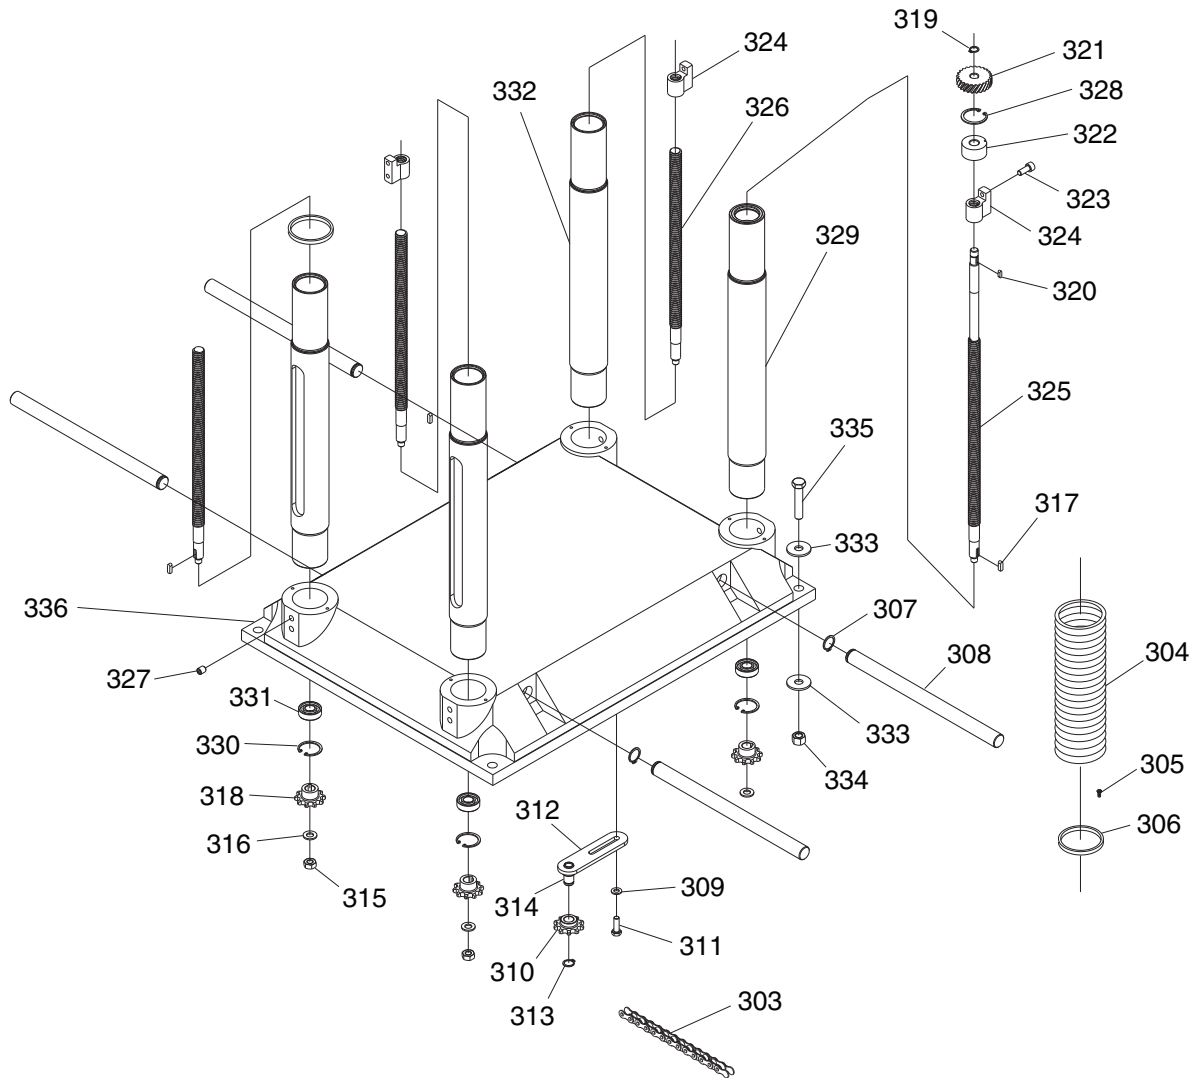

# G0454 Headstock Parts List

REF	PART #	DESCRIPTION
92	P0454092	INFEED ROLLER SPROCKET
93	P0454093	HEX NUT M6-1
94	P0454094	SET SCREW M6-1 X 20
95	P0454095	HEX BOLT M8-1.25 X 20
96	P0454096	ADJUSTMENT PLATE
97	P0454097	OILER SET SCREW
98	P0454098	COMPRESSION SPRING
99	P0454099	FEED ROLLER BLOCK
100	P0454100	KEY 5 X 5 X 22
101	P0454101	INFEED ROLLER
102	P0454102	HEX BOLT M8-1.25 X 25
103	P0454103	CUTTER PULLEY FLAT WASHER
104	P0454104	KEY 8 X 8 X 35
105A	P0454105A	MOTOR PULLEY MX V2.09.07
105-1	P0454105-1	MOTOR PULLEY WASHER
105-2	P0454105-2	TAPERED HEAD SCREW

# G0454 Table Breakdown

REF	PART #	DESCRIPTION
201	P0454201	HEX BOLT M8-1.25 X 35
202	P0454202	FLAT WASHER 8MM
203	P0454203	LOCK WASHER 8MM
204	P0454204	EXTENSION WING
205	P0454205	STAR KNOB M12-1.75
206	P0454206	LOCK ROD
207	P0454207	GIB

REF	PART #	DESCRIPTION
208	P0454208	WEDGE DOG
209	P0454209	SET SCREW M6-1 X 12
210	P0454210	ECCENTRIC SHAFT
211	P0454211	BALL BEARING 6201ZZ
212	P0454212	BED ROLLER
213	P0454213	MAIN TABLE
214	P0454214	SET SCREW M8-1.25 X 20

# G0454 Columns Breakdown

REF	PART #	DESCRIPTION
303	P0454303	CHAIN 08A-1 X 66
304	P0454304	DUST BOOT
305	P0454305	PHLP HD SCR M5-.8 X 10
306	P0454306	DUST BOOT SEAL
307	P0454307	EXT RETAINING RING 5MM
308	P0454308	LIFTING BAR
309	P0454309	FLAT WASHER 8MM
310	P0454310	SPROCKET
311	P0454311	HEX BOLT M8-1.25 X 25
312	P0454312	BRACKET
313	P0454313	EXT RETAINING RING 15MM
314	P0454314	SHAFT
315	P0454315	HEX NUT M10-1.5
316	P0454316	FLAT WASHER 10MM
317	P0454317	KEY 5 X 5 X 16
318	P0454318	SPROCKET
319	P0454319	EXT RETAINING RING 12MM