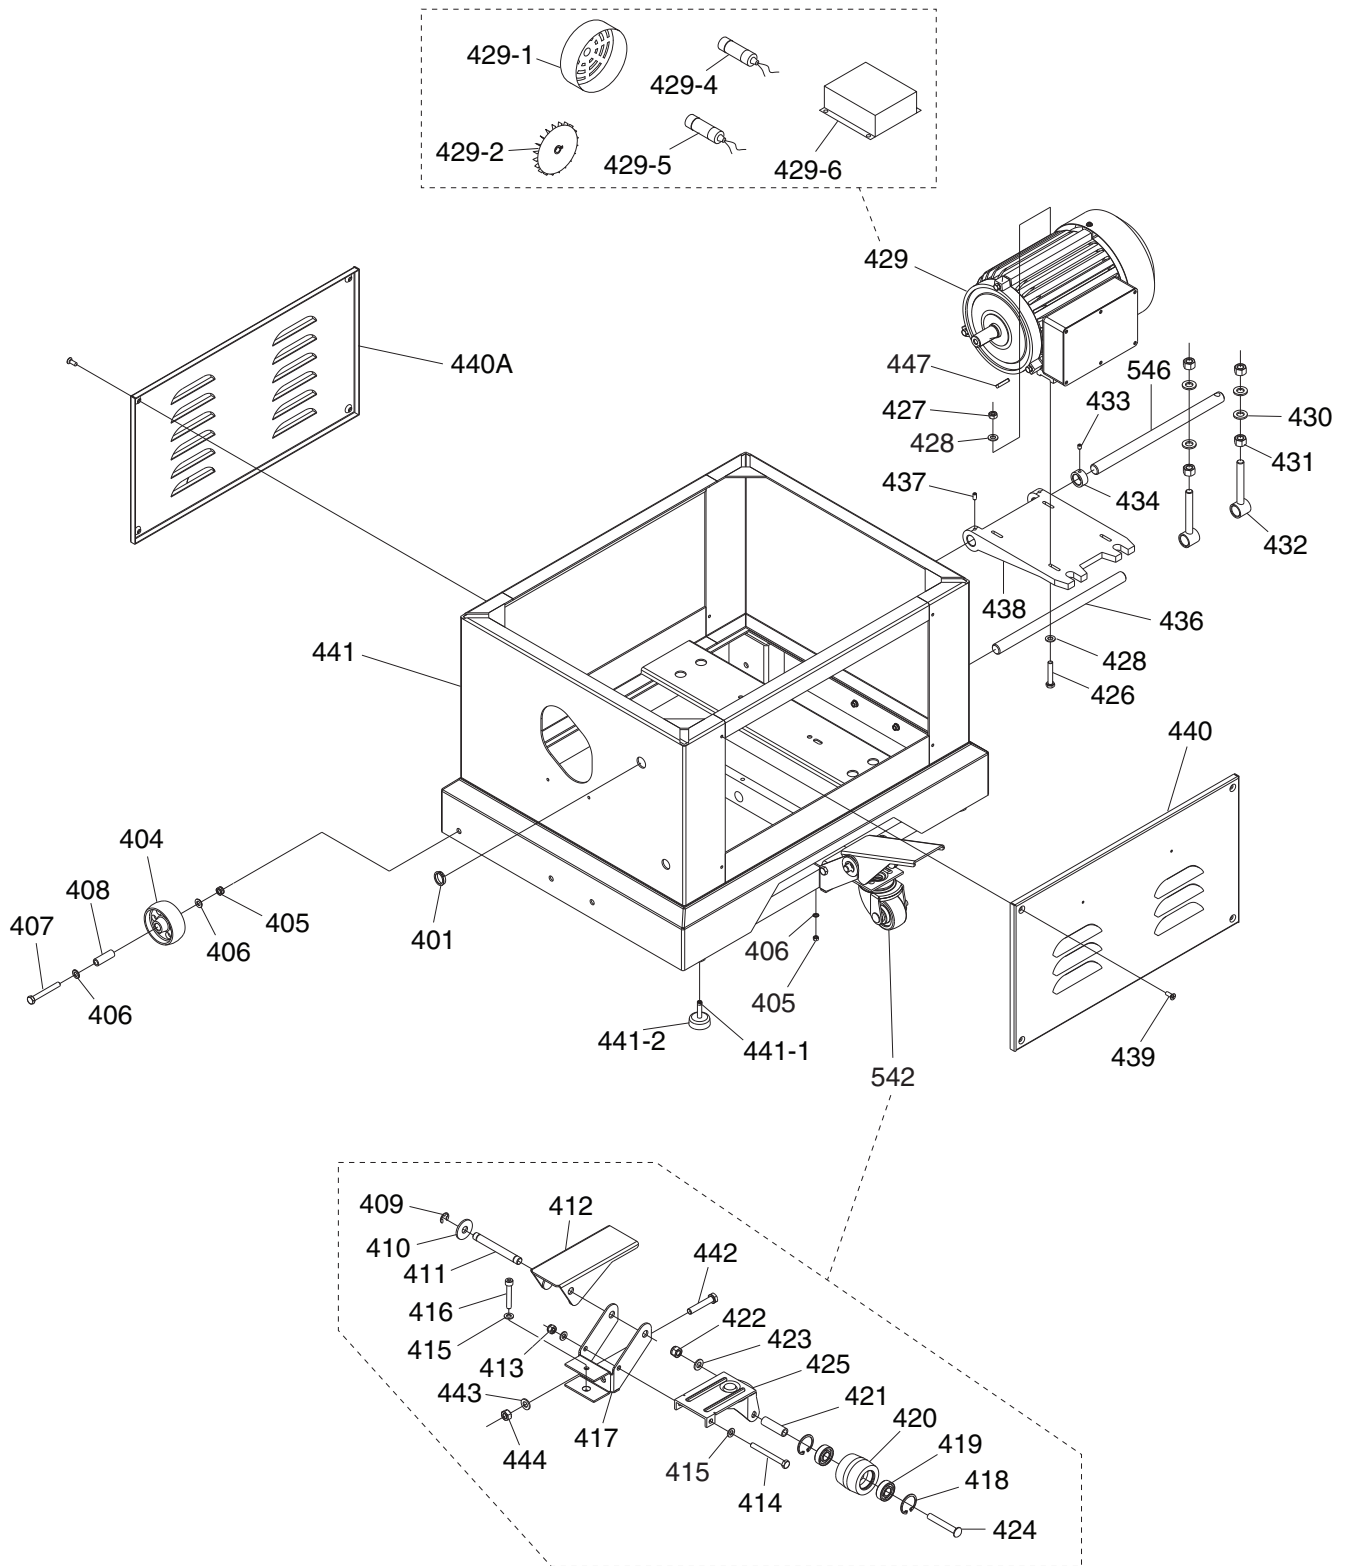

G0454 Cabinet Stand Breakdown

G0454 Cabinet Stand Parts List

REF	PART #	DESCRIPTION
401	P0454401	RELIEF BUSHING
404	P0454404	UNIVERSAL WHEEL 78MM DIA
405	P0454405	HEX NUT M8-1.25
406	P0454406	FLAT WASHER 8MM
407	P0454407	HEX BOLT M8-1.25 X 65
408	P0454408	SLEEVE
409	P0454409	E-CLIP 9MM
410	P0454410	FLAT WASHER 12MM
411	P0454411	SHAFT 12MM
412	P0454412	PEDAL
413	P0454413	HEX NUT M8-1.25
414	P0454414	HEX BOLT M8-1.25 X 100
415	P0454415	FLAT WASHER 8MM
416	P0454416	HEX BOLT M8-1.25 X 50
417	P0454417	BRACKET
418	P0454418	INT RETAINING RING 35MM
419	P0454419	BALL BEARING 6202-2RS
420	P0454420	TROLLEY WHEEL
421	P0454421	TROLLEY WHEEL SLEEVE
422	P0454422	LOCK NUT M12-1.75
423	P0454423	FLAT WASHER 10MM
424	P0454424	TROLLEY WHEEL BOLT
425	P0454425	TROLLEY UNIVERSAL KIT
426	P0454426	HEX BOLT M8-1.25 X 45
427	P0454427	HEX NUT M8-1.25
428	P0454428	FLAT WASHER 8MM
429	P0454429	MOTOR 5HP 240V 1-PH
429-1	P0454429-1	MOTOR FAN COVER

REF	PART #	DESCRIPTION
429-2	P0454429-2	MOTOR FAN
429-4	P0454429-4	S CAPACITOR 300M 250V
429-5	P0454429-5	R CAPACITOR 60M 450V
429-6	P0454429-6	MOTOR WIRING JUNCTION BOX
429-7	P0454429-7	BALL BEARING 6206ZZ
429-8	P0454429-8	BALL BEARING 6204ZZ
429-9	P0454429-9	CENTRIFUGAL SWITCH 19MM 3450
429-10	P0454429-10	CONTACT PLATE 19MM
430	P0454430	FLAT WASHER 12MM
431	P0454431	HEX NUT M12-1.75
432	P0454432	ADJUST BOLT
433	P0454433	SET SCREW M6-1 X 8
434	P0454434	CONNECTING ROD LOCK COLLAR
436	P0454436	PLATE CONNECTING ROD
437	P0454437	SET SCREW M6-1 X 12
438	P0454438	MOTOR MOUNT PLATE
439	P0454439	FLAT HD SCR M6-1 X 20
440	P0454440	FRONT COVER
440A	P0454440A	REAR COVER
441	P0454441	CABINET STAND
441-1	P0454441-1	HEX NUT M8-1.25
441-2	P0454441-2	RUBBER FOOT
442	P0454442	HEX BOLT M10-1.5 X 55
443	P0454443	FLAT WASHER 10MM
444	P0454444	HEX NUT M10-1.5
447	P0454447	KEY 5 X 5 X 30
542	P0454542	PEDAL ASSEMBLY
546	P0454546	PLATE CONNECTING ROD