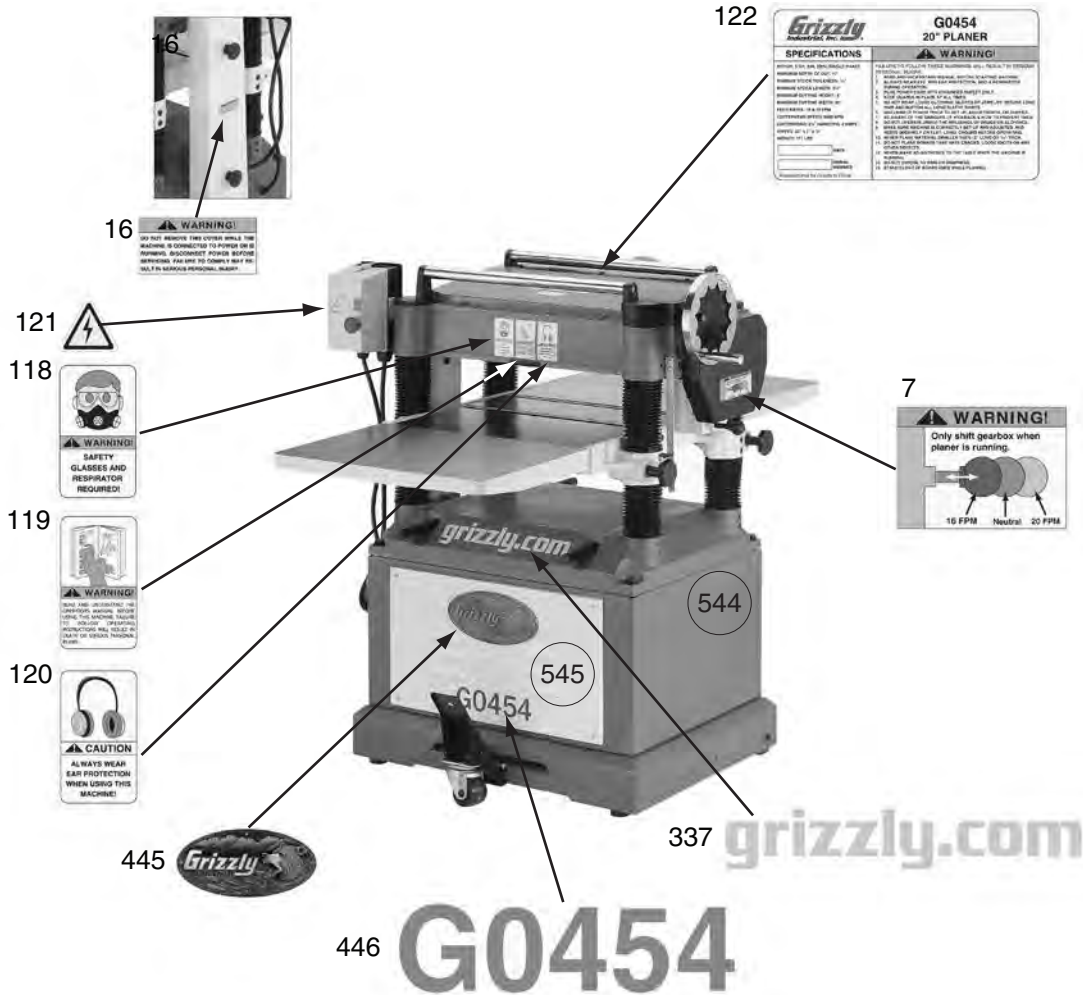

G0454 Label Placement

REF	PART #	DESCRIPTION
7	P0454007	SPEED CHANGE LABEL
16	P0454016	BELT COVER LABEL
118	P0454118	RESPIRATOR/GLASSES LABEL VL
119	P0454119	READ MANUAL LABEL VL
120	P0454120	EAR PROTECTION LABEL VL
121	P0454121	ELECTRICITY LABEL

REF	PART #	DESCRIPTION
122V2	P0454122V2	MACHINE ID LABEL CSA V2.08.12
337	P0454337	GRIZZLY.COM LABEL 13 X 2"
445	P0454445	GRIZZLY NAMEPLATE
446	P0454446	MODEL NUMBER LABEL
544	P0454544	GRIZZLY GREEN TOUCH UP PAINT
545	P0454545	GRIZZLY PUTTY TOUCH UP PAINT

⚠️ WARNING

Safety labels warn about machine hazards and ways to prevent injury. The owner of this machine **MUST** maintain the original location and readability of the labels on the machine. If any label is removed or becomes unreadable, **REPLACE** that label before using the machine again. Contact Grizzly at (800) 523-4777 or www.grizzly.com to order new labels.