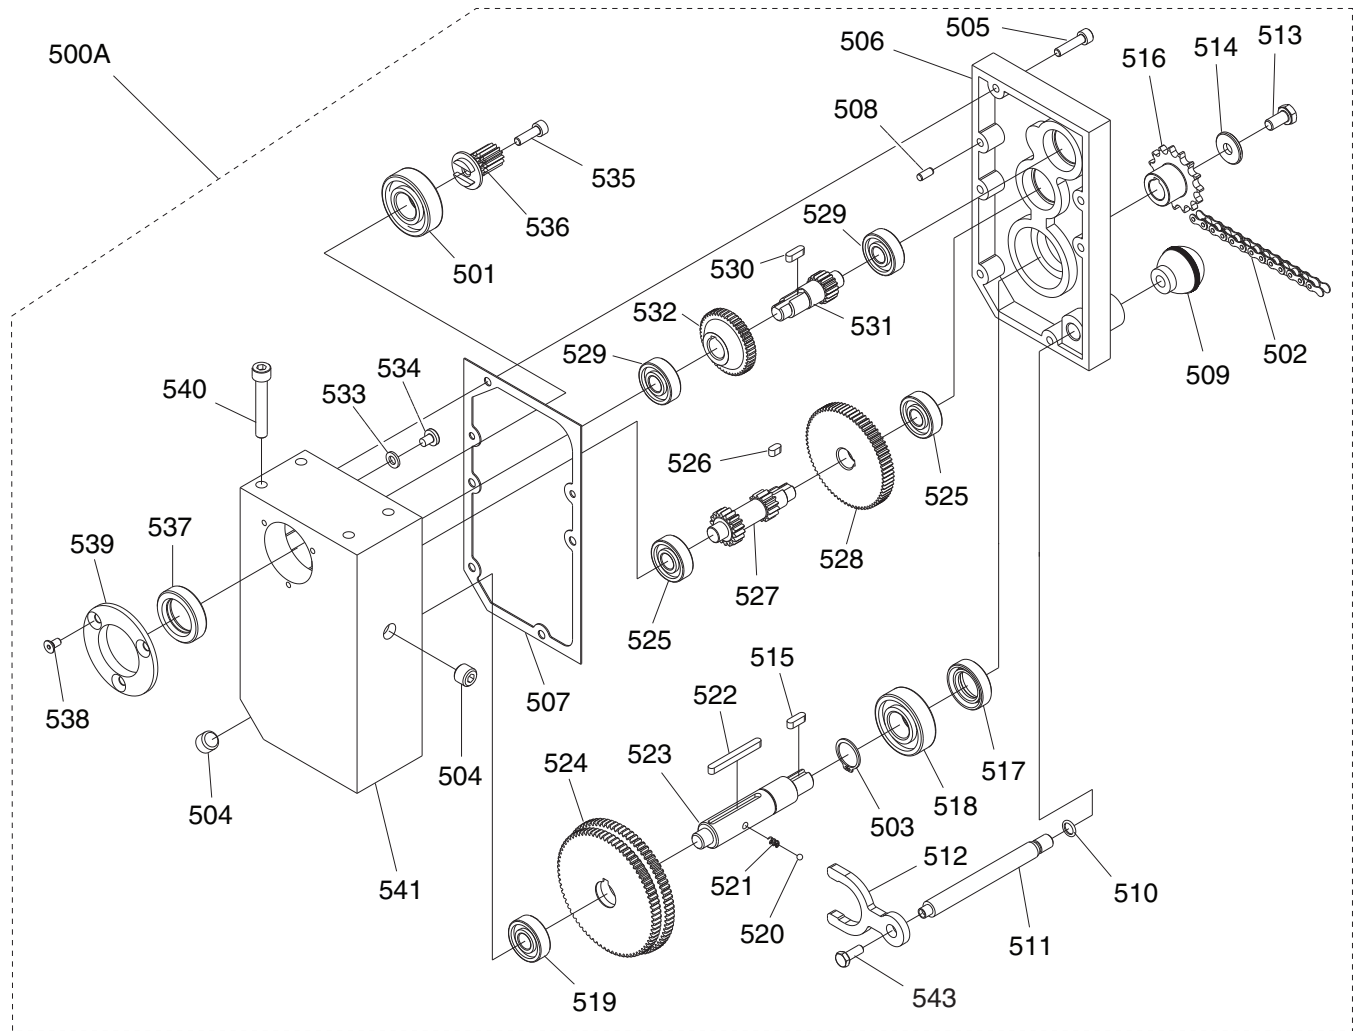

G0454 Gearbox Breakdown

REF	PART #	DESCRIPTION
500A	P0454500A	GEARBOX ASSEMBLY
501	P0454501	BALL BEARING 6204ZZ
502	P0454502	CHAIN 06B-1 X 51
503	P0454503	EXT RETAINING RING 20MM
504	P0454504	OIL PLUG
505	P0454505	CAP SCREW M6-1 X 25
506	P0454506	GEARBOX BASE
507	P0454507	GASKET
508	P0454508	PIN 5 X 10
509	P0454509	BALL KNOB M10-1.5
510	P0454510	O-RING 10.8 X 2.4 P11
511	P0454511	HANDLE SHAFT
512	P0454512	SHIFTING FORK
513	P0454513	HEX BOLT M8-1.25 X 16
514	P0454514	FLAT WASHER 8MM
515	P0454515	KEY 5 X 5 X 16
516	P0454516	SPROCKET
517	P0454517	OIL SEAL 20 X 35 X 7
518	P0454518	BALL BEARING 6204ZZ
519	P0454519	BALL BEARING 6201ZZ
520	P0454520	STEEL BALL 4MM
521	P0454521	COMPRESSION SPRING

REF	PART #	DESCRIPTION
522	P0454522	KEY 5 X 5 X 50
523	P0454523	SHAFT
524	P0454524	GEAR
525	P0454525	BALL BEARING 6201ZZ
526	P0454526	KEY 5 X 5 X 10
527	P0454527	GEAR SHAFT
528	P0454528	GEAR
529	P0454529	BALL BEARING 6201ZZ
530	P0454530	KEY 5 X 5 X 14
531	P0454531	GEAR SHAFT
532	P0454532	GEAR
533	P0454533	FLAT WASHER 6MM
534	P0454534	PHLP HD SCR M6-1 X 8
535	P0454535	CAP SCREW M6-1.0 X 20 LH
536	P0454536	GEAR 14T
537	P0454537	OIL SEAL 25 X 40 X 10
538	P0454538	CAP SCREW M5-.8 X 12
539	P0454539	FLANGE COVER
540	P0454540	CAP SCREW M8-1.25 X 50
541	P0454541	GEARBOX COVER
543	P0454543	FLANGE BOLT M6-1 X 12