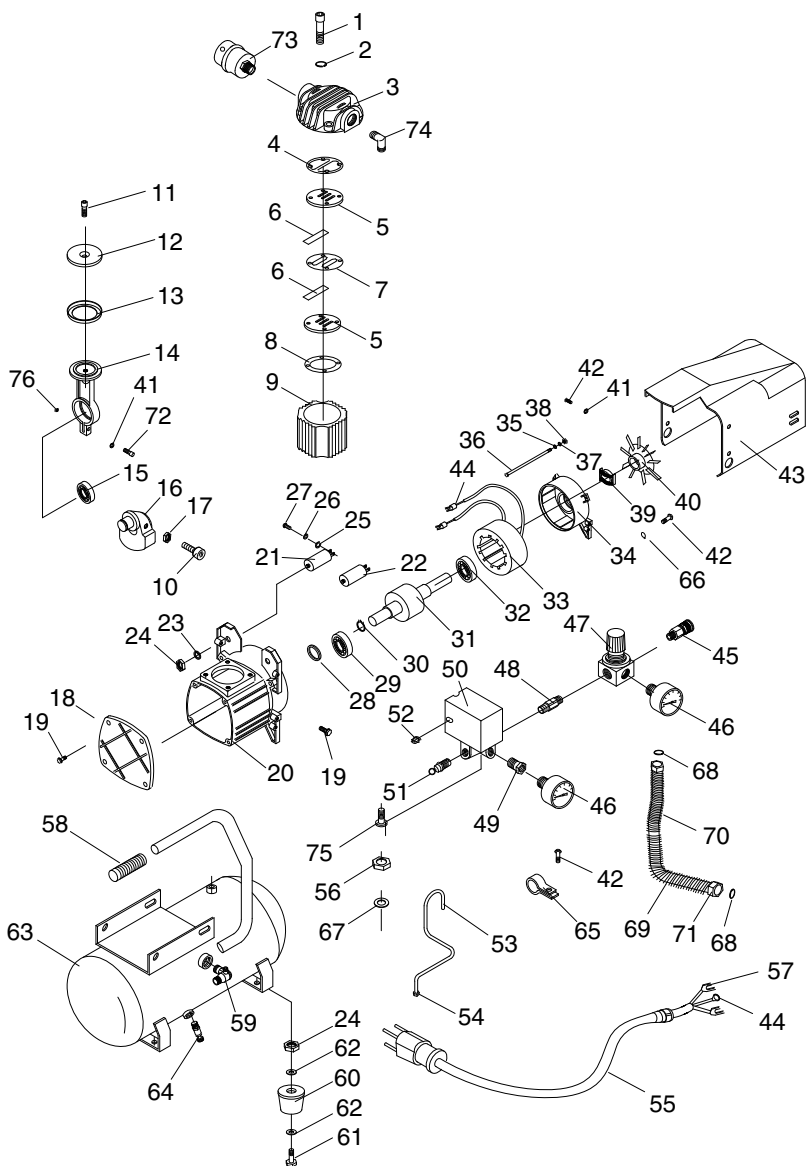

G0468 Parts Breakdown

G0468 Parts List

REF PART #	DESCRIPTION
1	P0468001 CAP SCREW M6-1 X 80
2	PLW03M LOCK WASHER 6MM
3	P0468003 CYLINDER HEAD
4	P0468004 GASKET
5	P0468005 VALVE PLATE
6	P0468006 VALVE REED
7	P0468007 GASKET UPPER
8	P0468008 GASKET LOWER
9	P0468009 CYLINDER
10	PSB02M CAP SCREW M6-1 X 20
11	PSB28M CAP SCREW M6-1 X 15
12	P0468012 COVER
13	P0468013 COMPRESSION RING
14	P0468014 CONNECTING ROD
15	P6202 BALL BEARING 6202
16	P0468016 ECCENTRIC
17	PN01M HEX NUT M6-1
18	P0468018 COVER
19	PB95M HEX BOLT M5-.8 X 16
20	P0468020 CRANKCASE
21	P0468021 CAPACITOR 200 MFD
22	P0468022 CAPACITOR 40 MFD
23	PW01M FLAT WASHER 8MM
24	PN03M HEX NUT M8-1.25
25	PLW09M LOCK WASHER 3MM
26	PW07M FLAT WASHER 3MM
27	PS12M PHLP HD SCR M3-.5 X 6
28	P0468028 WAVY WASHER 17MM
29	P6203 BALL BEARING 6203
30	PR18M EXT RETAINING RING 17MM
31	P0468031 ROTOR
32	P6004 BALL BEARING 6004
33	P0468033 STATOR
34	P0468034 REAR MOTOR COVER
35	PW02M FLAT WASHER 5MM
36	P0468036 HEX BOLT M5-.8 X 155
37	PLW01M LOCK WASHER 5MM
38	PN06M HEX NUT M5-.8