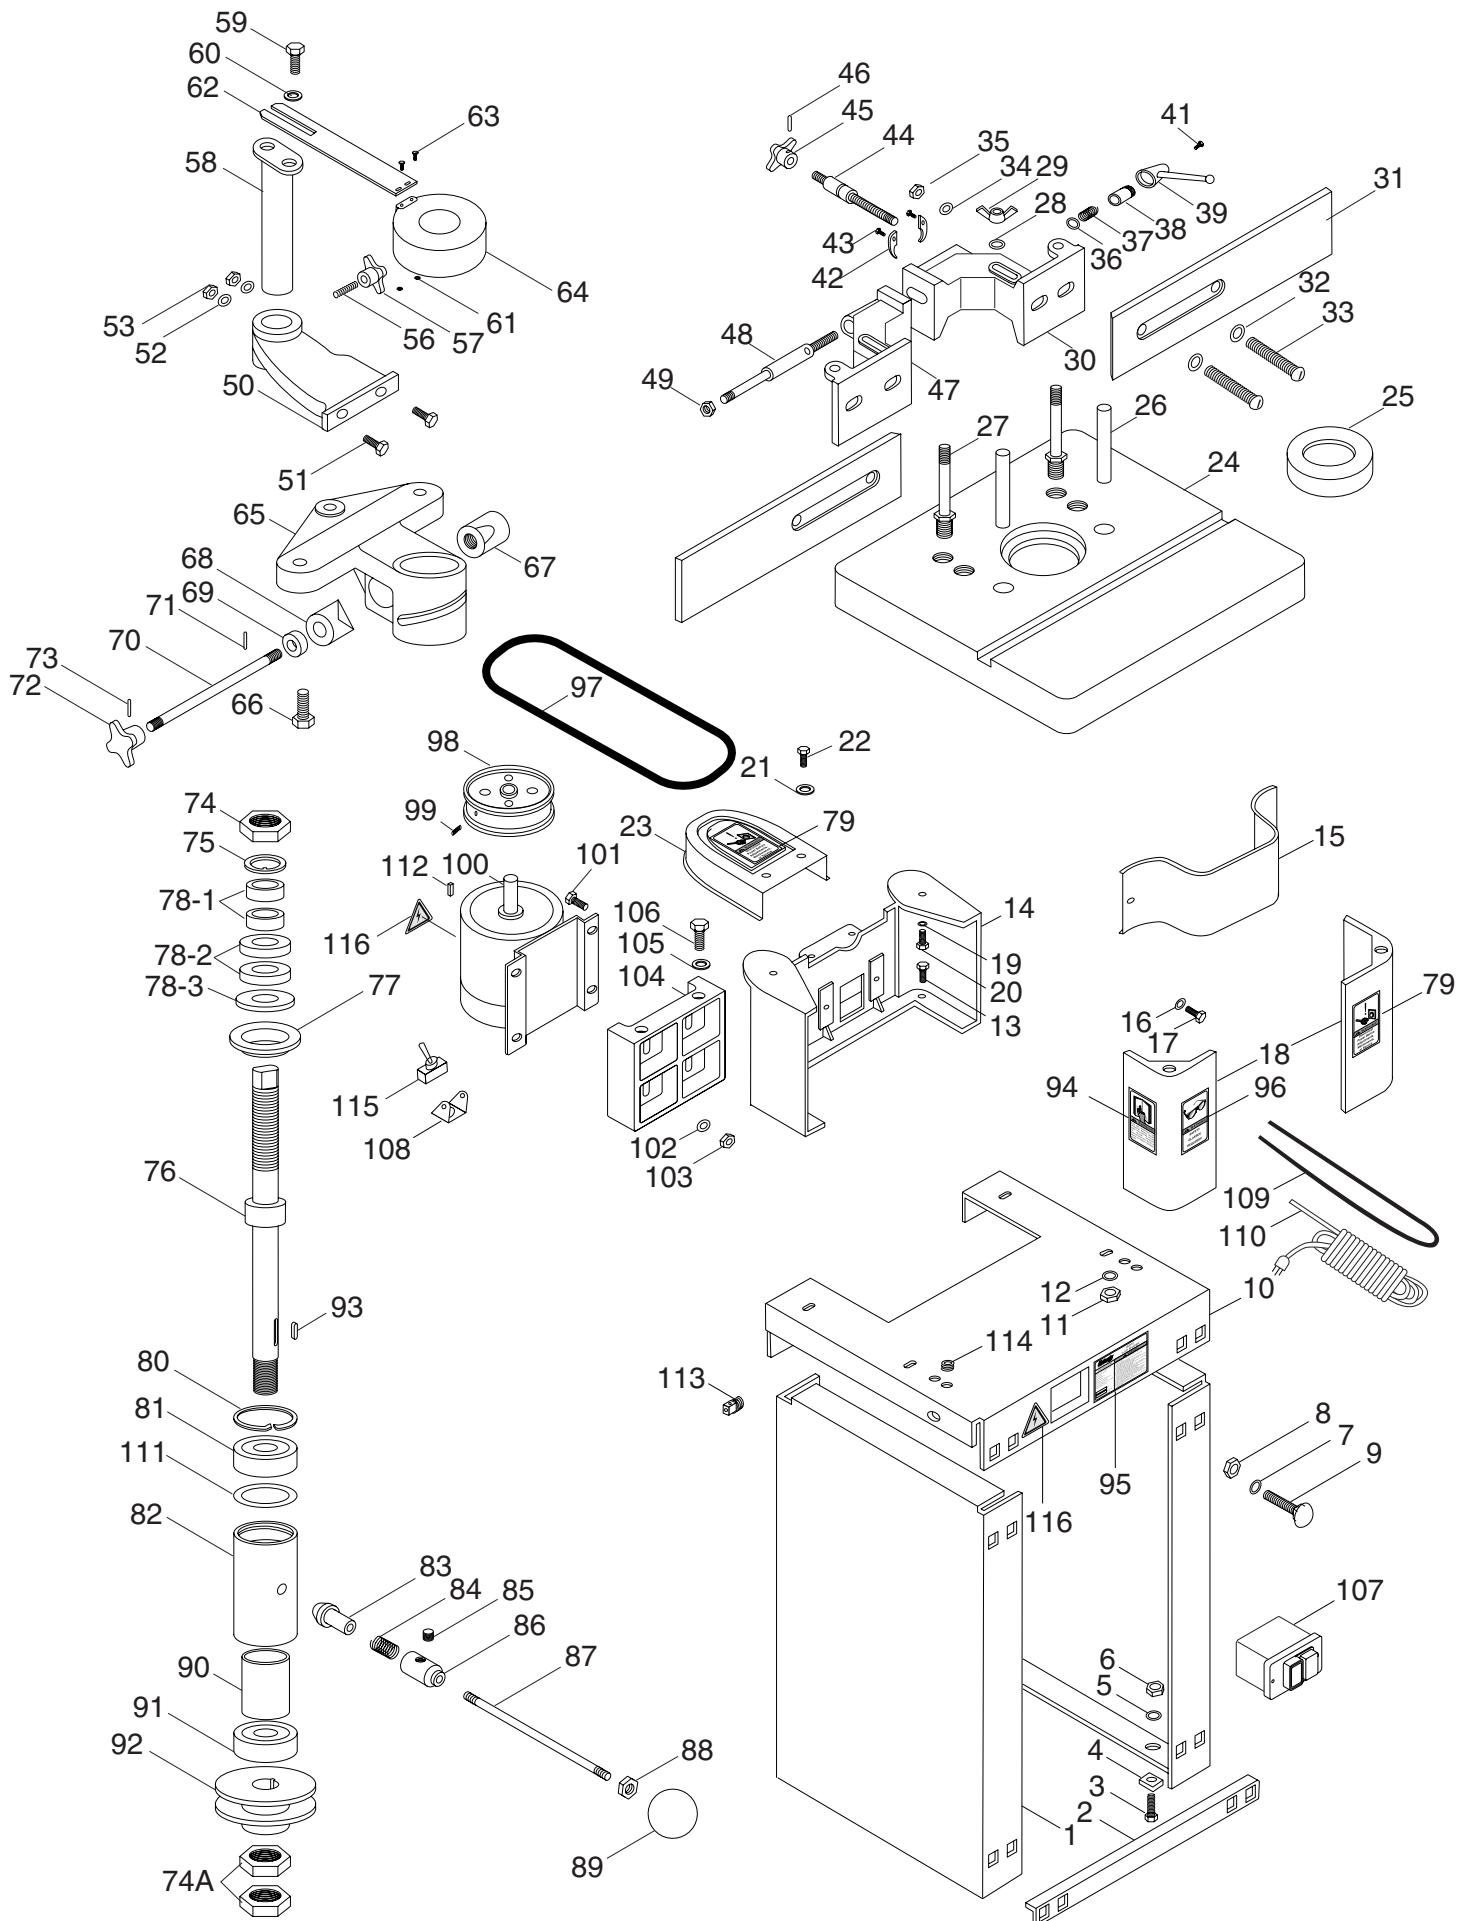

REF	PART #	DESCRIPTION
1	P0510003	SIDE PANEL
2	P0510002	TIE BAR
3	PB02M	HEX BOLT M6-1.0 X 12
4	P0510004	RUBBER FOOT
5	PW02	FLAT WASHER 3/8"
6	PN01M	HEX NUT M6-1.0
7	PW02	FLAT WASHER 3/8"
8	PN03M	HEX NUT M8-1.25
9	PCB06M	CARRIAGE BOLT M8-1.25 X 12
10	P0510010	SHELF
11	PN03M	HEX NUT M8-1.25
12	PW02	FLAT WASHER 3/8"
13	PB06M	HEX BOLT M8-1.25 X 12
14	P0510014	TABLE SUPPORT
15	P0510015	SPINDLE PULLEY GUARD
16	PW02	FLAT WASHER 3/8"
17	PB03M	HEX BOLT M8-1.25 X 16
18	P0510018	TABLE LEG
19	PW01	FLAT WASHER 1/2"
20	PB25M	HEX BOLT M12-1.75 X 25
21	PW02	FLAT WASHER 3/8"
22	PB06M	HEX BOLT M8-1.25 X 12
23	P0510023	BELT GUARD
24	P0510024	WORKING TABLE
25	P0510025	TABLE INSERT
26	P0510026	TAPER PIN
27	P0510027	CLAMP STUD
28	PW07	FLAT WASHER 5/16"
29	PWN03	WING NUT 5/16"-18
30	P0510030	FENCE BODY RIGHT
31	P0510031	WOODEN FENCE
32	PW06	FLAT WASHER 1/4"
33	P0510033	SLOT HEAD SCREW
34	PW07	FLAT WASHER 5/16"
35	PN03M	HEX NUT M8-1.25
36	PW01	FLAT WASHER 1/2"
37	P0510037	COIL SPRING
38	P0510038	SPRING COLLAR
39	P0510039	LOCK HANDLE
41	PS14M	PHIL HD SCREW M6-1.0 X 12
42	P0510042	HALF COLLAR
43	PSB26M	CAP SCREW M6-1.0 X 12
44	P0510044	ADJUSTING SCREW STUD
45	P0510045	HAND KNOB
46	PRP16M	ROLL PIN 3 X 25
47	P0510047	FENCE BODY LEFT
48	P0510048	CLAMP STUD
49	PN09M	HEX NUT M12-1.75
50	P0510050	MOUNTING BRACKET
51	PB26M	HEX BOLT M8-1.25 X 30
52	PW02	FLAT WASHER 3/8"
53	PN03M	HEX NUT M8-1.25
56	P0510056	STUD BOLT
57	P0510045	HAND KNOB
58	P0510058	HEX POST
59	PB06M	HEX BOLT M8-1.25 X 12
60	PW02	FLAT WASHER 3/8"
61	PN04M	HEX NUT M4-0.7

REF	PART #	DESCRIPTION
117	PS19M	PHLP HD SCR M5-.8 X 6
118	P0510118	POINTER
119	P0510119	KNURLED KNOB
120	P0510120	FLAT WASHER
121	P0510121	MITER GAUGE BODY
122	P0510122	MITER BAR
123	PW06M	FLAT WASHER 12MM

REF	PART #	DESCRIPTION
124	PLW05M	LOCK WASHER 12MM
125	PLW04M	LOCK WASHER 8MM
126	PW01M	FLAT WASHER 8MM
127	PS08M	PHLP HD SCR M5-.0 X 12
128	PTLW02M	EXT TOOTH WASHER 5MM
129	P0510129	COMPLETE MITER GAUGE