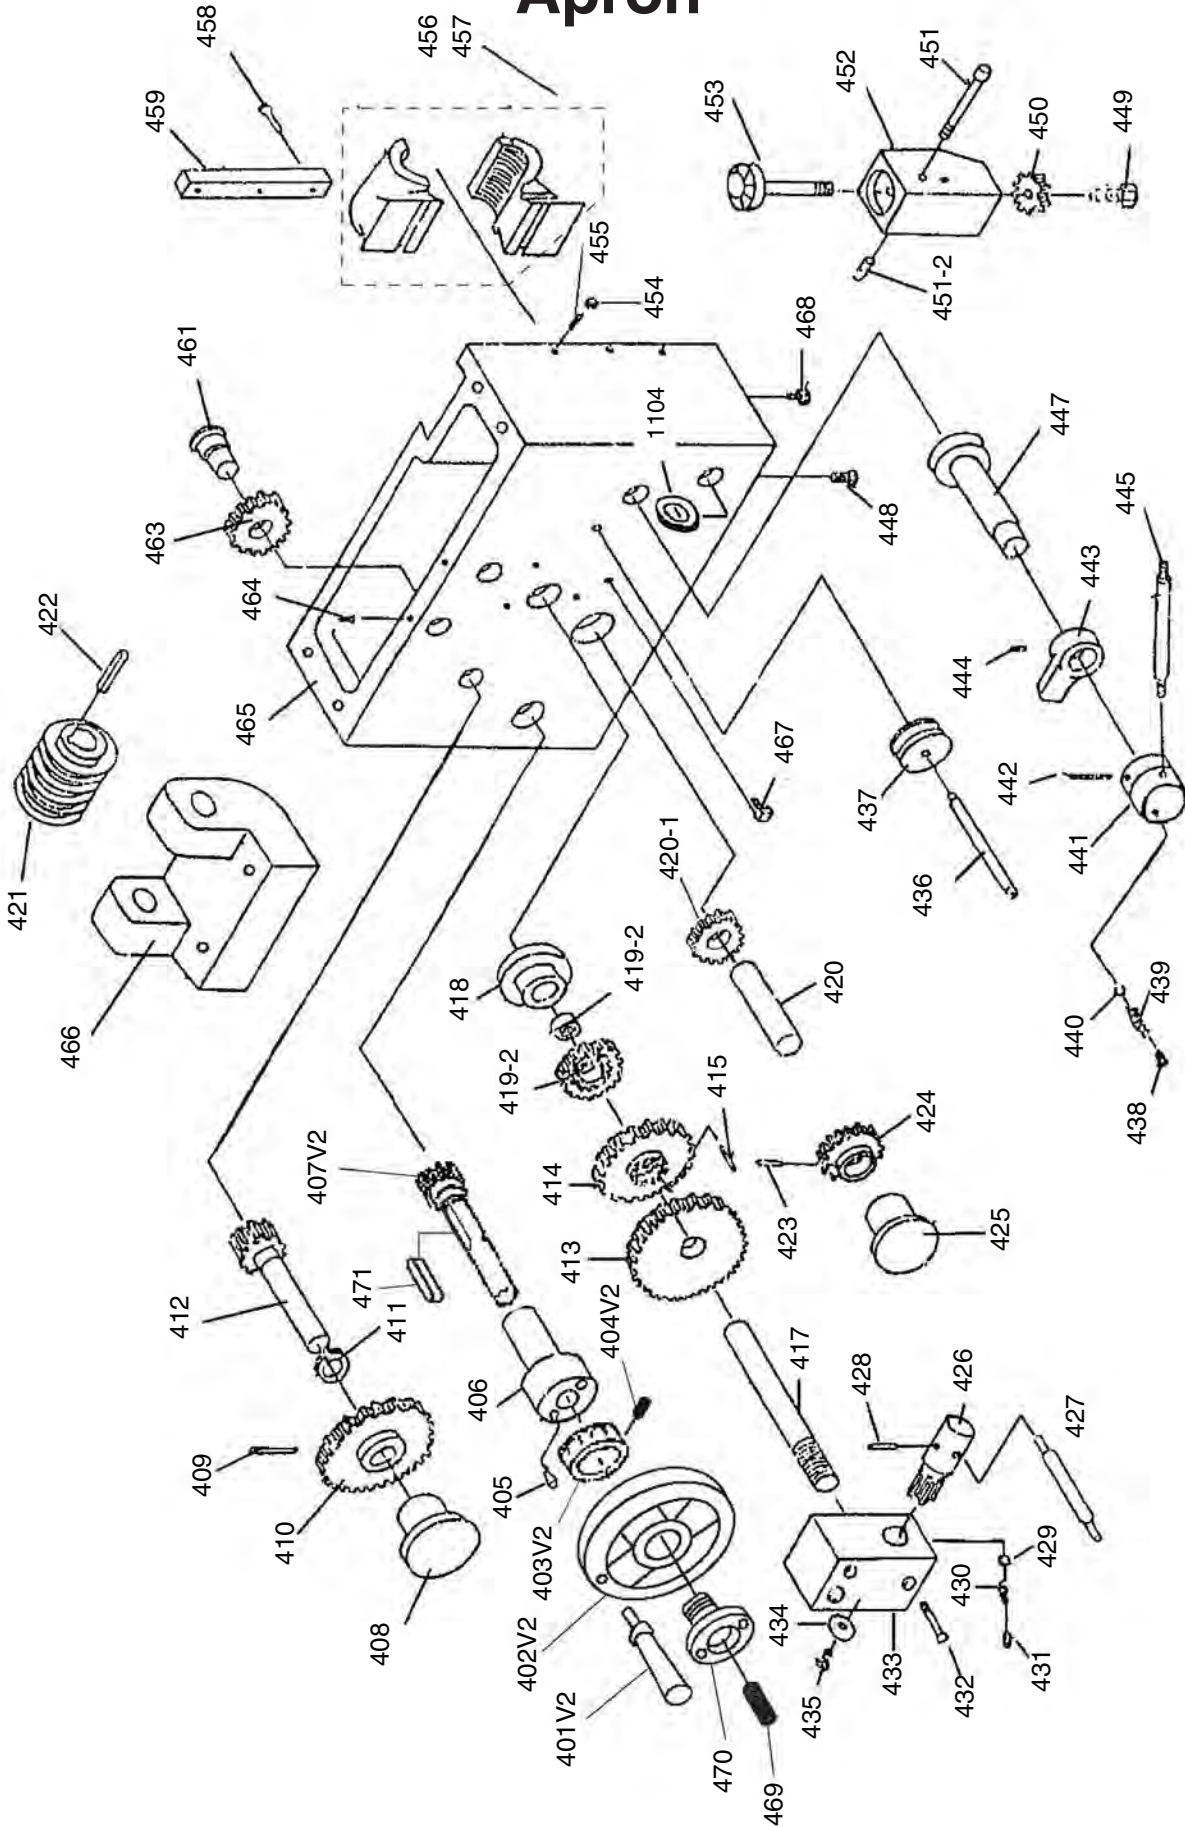

Quick Change Gearbox

Quick Change Gearbox Parts List

REF	PART #	DESCRIPTION
301	P4002301	LEADSCREW (G4002)
301	P4003301	LEADSCREW (G4003)
302	P4002302	ROLL PIN 5 X 36
304	P4002304	THRUST BEARING 8103
305	P4002305	SHAFT
306	P4002306	KEY 5 X 5 X 14
308	P4002308	GEAR
309	P4002309	HEX NUT M12-1.75
310	P4002310	WASHER
311	P4002311	CAP SCREW M6-1 X 16
312	P4002312	COVER
313	P4002313	KEY 5 X 5 X 30
314	P4002314	KEY 5 X 5 X 10
315	P4002315	SHAFT
316	P4002316	BUSHING
318	P4002318	GEAR 16T/32T
320	P4002320	GEAR 16T/32T
322	P4002322	LEVER
323	P4002323	FEED ROD (G4002)
323	P4003323	FEED ROD (G4003)
324	P4002324	HEX BOLT M10-1.5 X 30
325	P4002325	BOSS
326	P4002326	ROLL PIN 5 X 40
327	P4002327	GEAR BOX
328	P4002328	PLATE
329	P4002329	CAP SCREW M6-1 X 16
330	P4002330	SHAFT
331	P4002331	E-CLIP 13MM
332	P4002332	SHIFT PIVOT
333	P4002333	PIN 4 X 30
334	P4002334	SHIFT YOKE
335	P4002335	CAP SCREW M6-1 X 12

Apron

Apron Parts List

REF	PART #	DESCRIPTION
401V2	P4002401V2	HANDLE V2.08.12
402V2	P4002402V2	HANDWHEEL V2.08.12
403V2	P4002403V2	GRADUATED DIAL V2.08.12
404V2	P4002404V2	SET SCREW M6-1 X 8
405	P4002405	CAP SCREW M6-1 X 20
406	P4002406	BRACKET
407V2	P4002407V2	GEAR SHAFT V2.08.12
408	P4002408	BUSHING
409	P4002409	ROLL PIN 5 X 30
410	P4002410	GEAR 50T
411	P4002411	EXT RETAINING RING 19MM
412	P4002412	GEAR SHAFT
413	P4002413	GEAR 46T
414	P4002414	GEAR 51T
415	P4002415	ROLL PIN 5 X 30
417	P4002417	SHAFT
418	P4002418	BUSHING
419-2	P4002419-2	GEAR W/BUSHING AND SPACER
420	P4002420	SHAFT
420-1	P4002420-1	WORM GEAR
421	P4002421	WORM
422	P4002422	KEY 5 X 5 X 45
423	P4002423	ROLL PIN 5 X 24
424	P4002424	GEAR 14T
425	P4002425	BUSHING
426	P4002426	GEAR SHAFT B5 X 36
427	P4002427	LEVER
428	P4002428	ROLL PIN 5 X 24
429	P4002429	STEEL BALL 6MM
430	P4002430	COMPRESSION SPRING 1 X 4.5 X 6
431	P4002431	SET SCREW M6-1 X 8
432	P4002432	CAP SCREW M6-1 X 45
433	P4002433	BOSS
434	P4002434	WASHER
435	P4002435	CAP SCREW M6-1 X 40