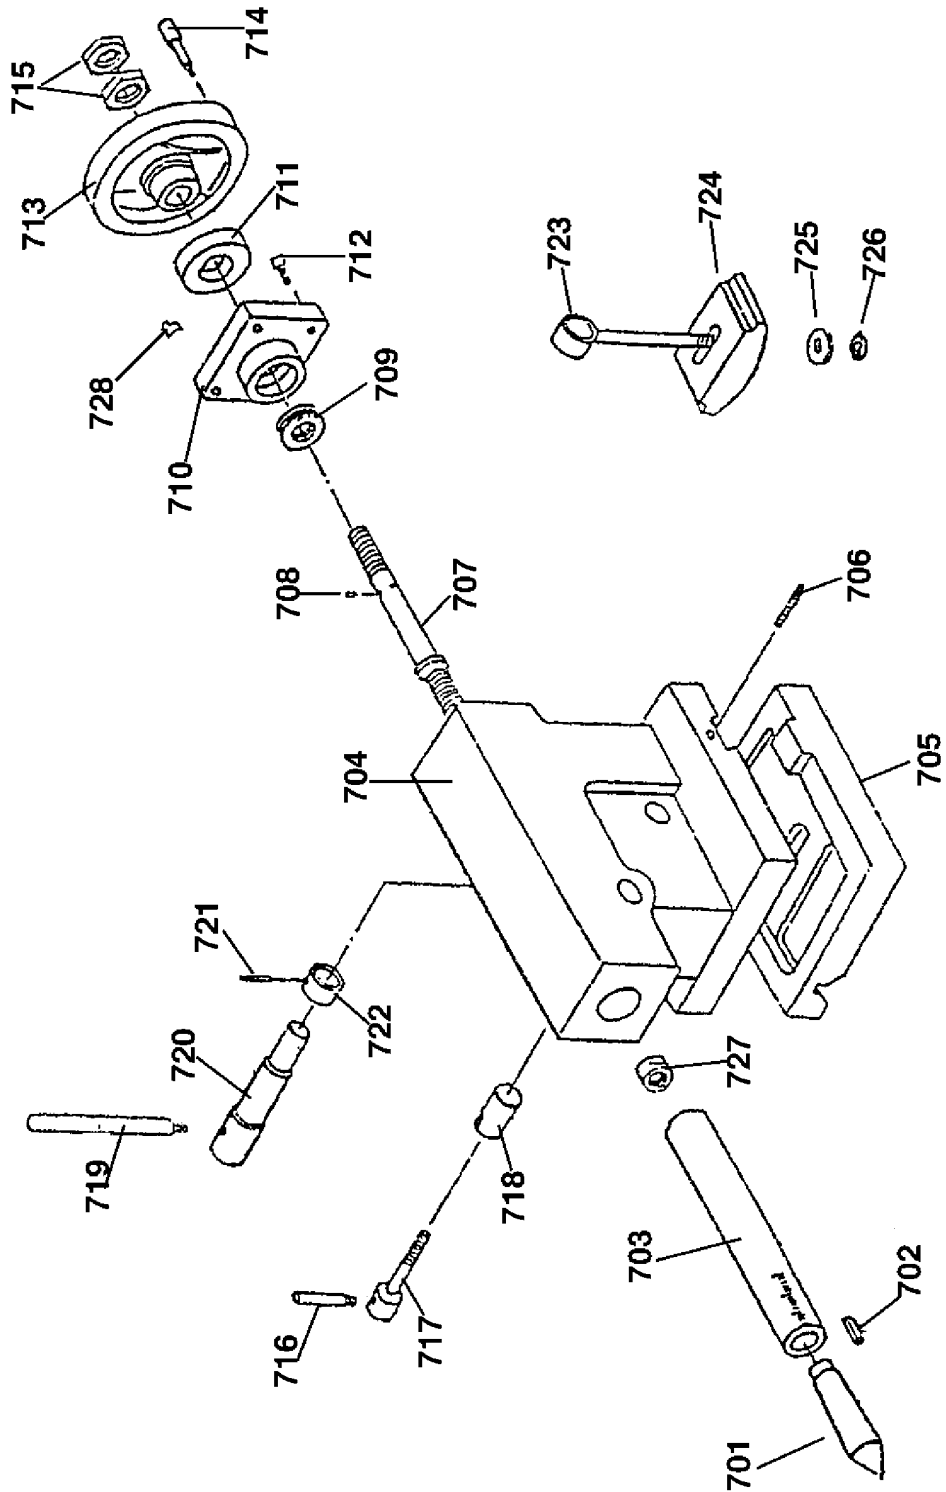

Tailstock

Tailstock Parts List

REF	PART #	DESCRIPTION
701	P4002701	CENTER
702	P4002702	KEY 8 X 30
703	P4002703	QUILL
704	P4002704	TAIL STOCK
705	P4002705	BASE
706	P4002706	CAP SCREW M10-1.5 X 50
707	P4002707	SCREW
708	P4002708	PIN B4 X 8
709	P4002709	THRUST BEARING 8101
710	P4002710	BRACKET
711	P4002711	INDEX RING
712	P4002712	CAP SCREW M6-1 X 20
713	P4002713	HAND WHEEL
714	P4002714	HANDLE

REF	PART #	DESCRIPTION
715	P4002715	HEX NUT M12-1.75
716	P4002716	HANDLE
717	P4002717	LOCK SCREW
718	P4002718	LOCK SHAFT
719	P4002719	HANDLE
720	P4002720	SHAFT
721	P4002721	ROLL PIN 5 X 30
722	P4002722	COLLAR
723	P4002723	SHAFT
724	P4002724	BASE SHOE BLOCK
725	P4002725	FLAT WASHER 12MM
726	P4002726	HEX NUT M12-1.75
727	P4002727	NUT
728	P4002728	INDEX