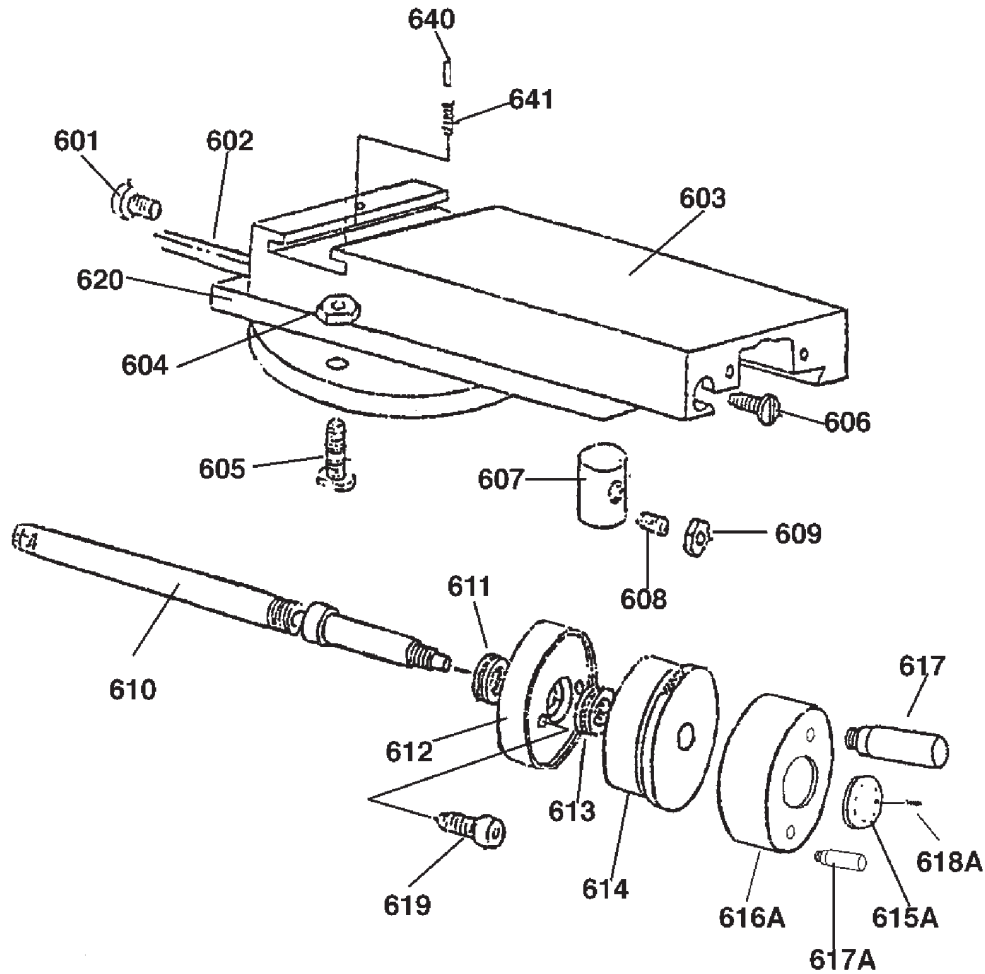

Compound Rest

REF	PART #	DESCRIPTION
601	P4002601	SCREW
602	P4002602	GIB
603	P4002603	COMPOUND SLIDE
604	P4002604	HEX NUT M8-1.25
605	P4002605	COMPOUND T-BOLT
606	P4002606	COMPOUND GIB BOLT
607	P4002607	LEAD SCREW NUT
608	P4002608	SET SCREW M6-1 X 8
609	P4002609	HEX NUT M6-1
610	P4002610	COMPOUND REST LEADSCREW
611	P4002611	THRUST BEARING 8101
612	P4002612	BRACKET

REF	PART #	DESCRIPTION
613	P4002613	THRUST BEARING 8101
614	P4002614	INDEX RING
615A	P4002615A	SPANNER NUT
616A	P4002616A	BRACKET
617A	P4002617A	SHORT HANDLE
617	P4002617	LONG HANDLE W/SCREW
618A	P4002618A	SET SCREW M5-.8 X 5
619	P4002619	CAP SCREW M6-1 X 15
620	P4002620	COMPOUND REST
640	P4002640	PIN
641	P4002641	COMPRESSION SPRING 1 X 5 X 12