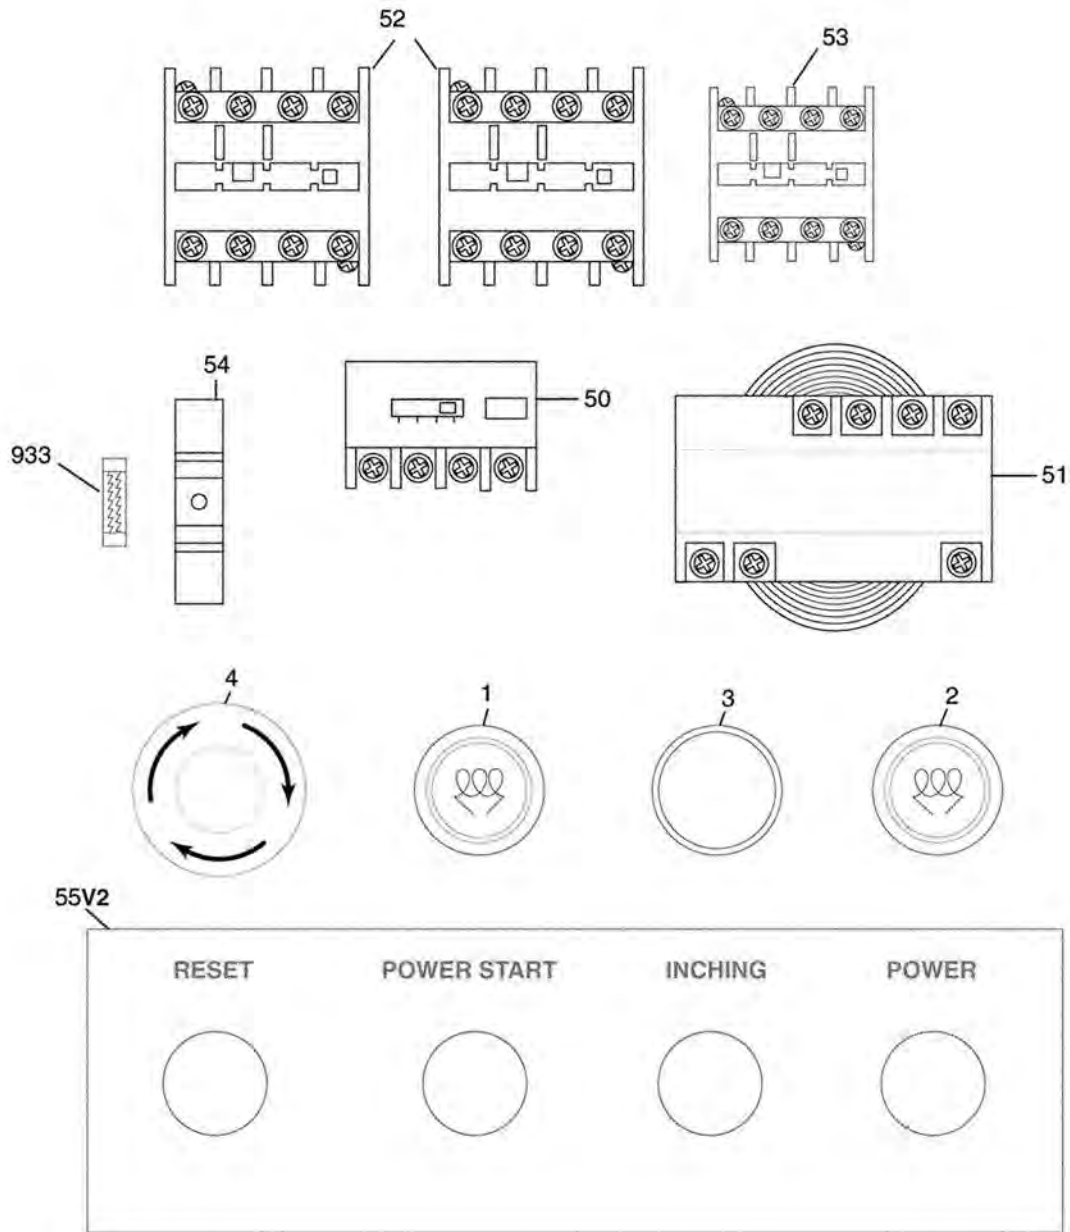

SECTION 9: PARTS

Electrical

REF	PART #	DESCRIPTION
1	P4002001	START BUTTON
2	P4002002	INDICATOR LIGHT
3	P4002003	JOG BUTTON
4	P4002004	RESET BUTTON
50	P4002050	THERMAL PROT. BLOCK
51	P4002051	TRANSFORMER

REF	PART #	DESCRIPTION
52	P4002052	CONTACTOR GSC1CJX4-D 110V
53	P4002053	CONTACTOR JZC3-40D 110V
54	P4002054	FUSE HOLDER
55V2	P4002055A	CONTROL PANEL PLATE V2.03.07
933	P4002933	FUSE 2 AMP

Headstock

Headstock Parts List

REF	PART #	DESCRIPTION
1106	P40021106	OIL SEAL 9.5 X 2.65
1107	P40021107	CAP SCREW M8-1.25 X 30
1108	P40021108	HEX BOLT M8-1.25 X 40
1109	P40021109	HANDLE
1110	P40021110	BOSS
1111	P40021111	KEY 5 X 5 X 15