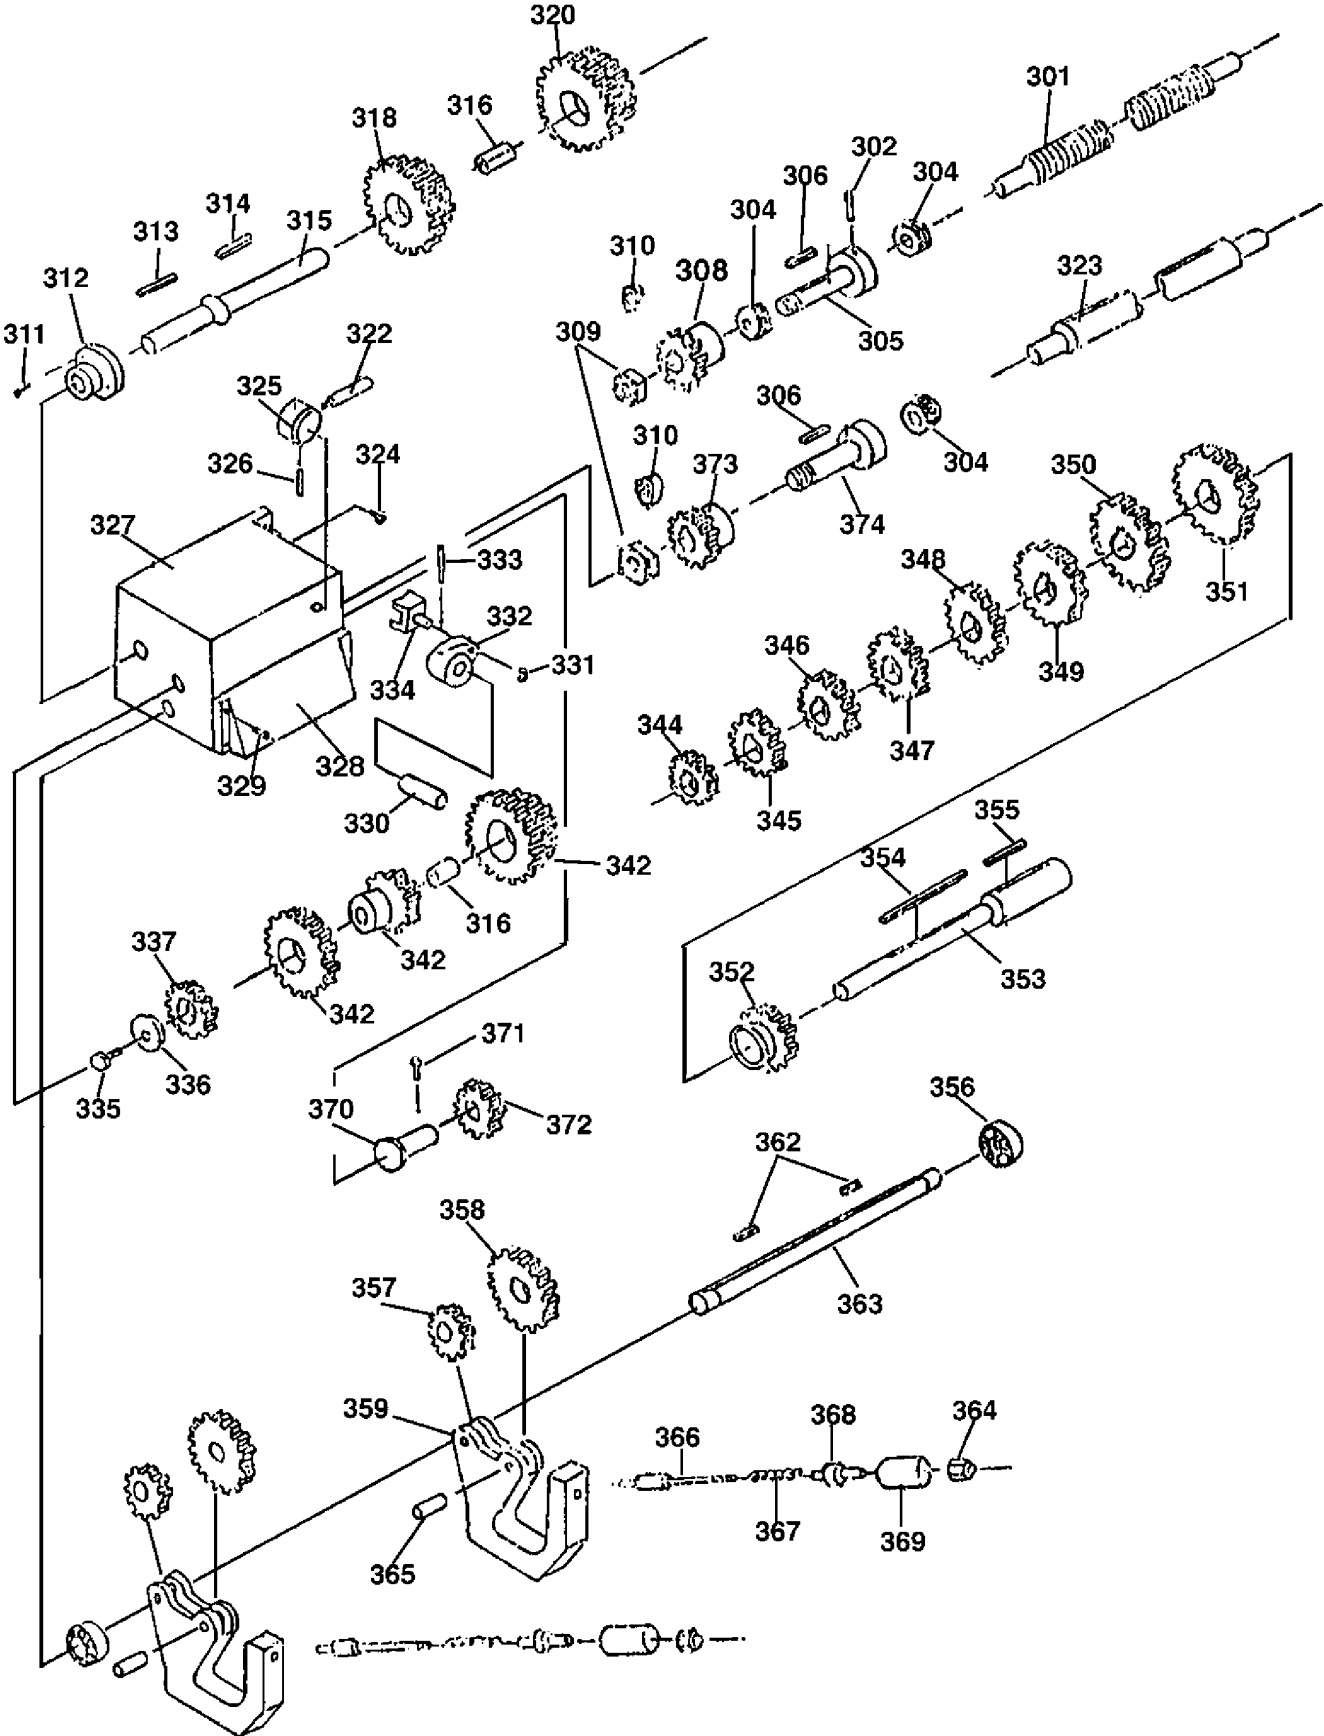

Quick Change Gearbox

Quick Change Gearbox Parts List

REF	PART #	DESCRIPTION
301	P4002301	LEADSCREW (G4002)
301	P4003301	LEADSCREW (G4003)
302	P4002302	ROLL PIN 5 X 36
304	P4002304	THRUST BEARING 8103
305	P4002305	SHAFT
306	P4002306	KEY 5 X 5 X 14
308	P4002308	GEAR
309	P4002309	HEX NUT M12-1.75
310	P4002310	WASHER
311	P4002311	CAP SCREW M6-1 X 16
312	P4002312	COVER
313	P4002313	KEY 5 X 5 X 30
314	P4002314	KEY 5 X 5 X 10
315	P4002315	SHAFT
316	P4002316	BUSHING
318	P4002318	GEAR 16T/32T
320	P4002320	GEAR 16T/32T
322	P4002322	LEVER
323	P4002323	FEED ROD (G4002)
323	P4003323	FEED ROD (G4003)
324	P4002324	HEX BOLT M10-1.5 X 30
325	P4002325	BOSS
326	P4002326	ROLL PIN 5 X 40
327	P4002327	GEAR BOX
328	P4002328	PLATE
329	P4002329	CAP SCREW M6-1 X 16
330	P4002330	SHAFT
331	P4002331	E-CLIP 13MM
332	P4002332	SHIFT PIVOT
333	P4002333	PIN 4 X 30
334	P4002334	SHIFT YOKE
335	P4002335	CAP SCREW M6-1 X 12

REF	PART #	DESCRIPTION
336	P4002336	WASHER
337	P4002337	GEAR 16T
342	P4002342	COMBO GEAR 3PC SET
344	P4002344	GEAR 16T
345	P4002345	GEAR 18T
346	P4002346	GEAR 19T
347	P4002347	GEAR 20T
348	P4002348	GEAR 22T
349	P4002349	GEAR 24T
350	P4002350	GEAR 26T
351	P4002351	GEAR 28T
352	P4002352	GEAR 24T
353	P4002353	SHAFT
354	P4002354	KEY 5 X 5 X 75
355	P4002355	KEY 5 X 5 X 40
356	P4002356	BALL BEARING P6002-2RS
357	P4002357	GEAR 16T
358	P4002358	GEAR 32T W/BUSHING
359	P4002359	SHIFT LEVER
362	P4002362	KEY
363	P4002363	SHAFT
364	P4002364	HEX NUT M6-1
365	P4002365	SHAFT 16MM X 32MM
366	P4002366	SHAFT
367	P4002367	COMPRESSION SPRING 1 X 8 X 47
368	P4002368	SLEEVE
369	P4002369	HOUSING
370	P4002370	SHAFT
371	P4002371	CAP SCREW M8-1.25 X 8
372	P4002372	GEAR 15T
373	P4002373	GEAR 24T
374	P4002374	SHAFT