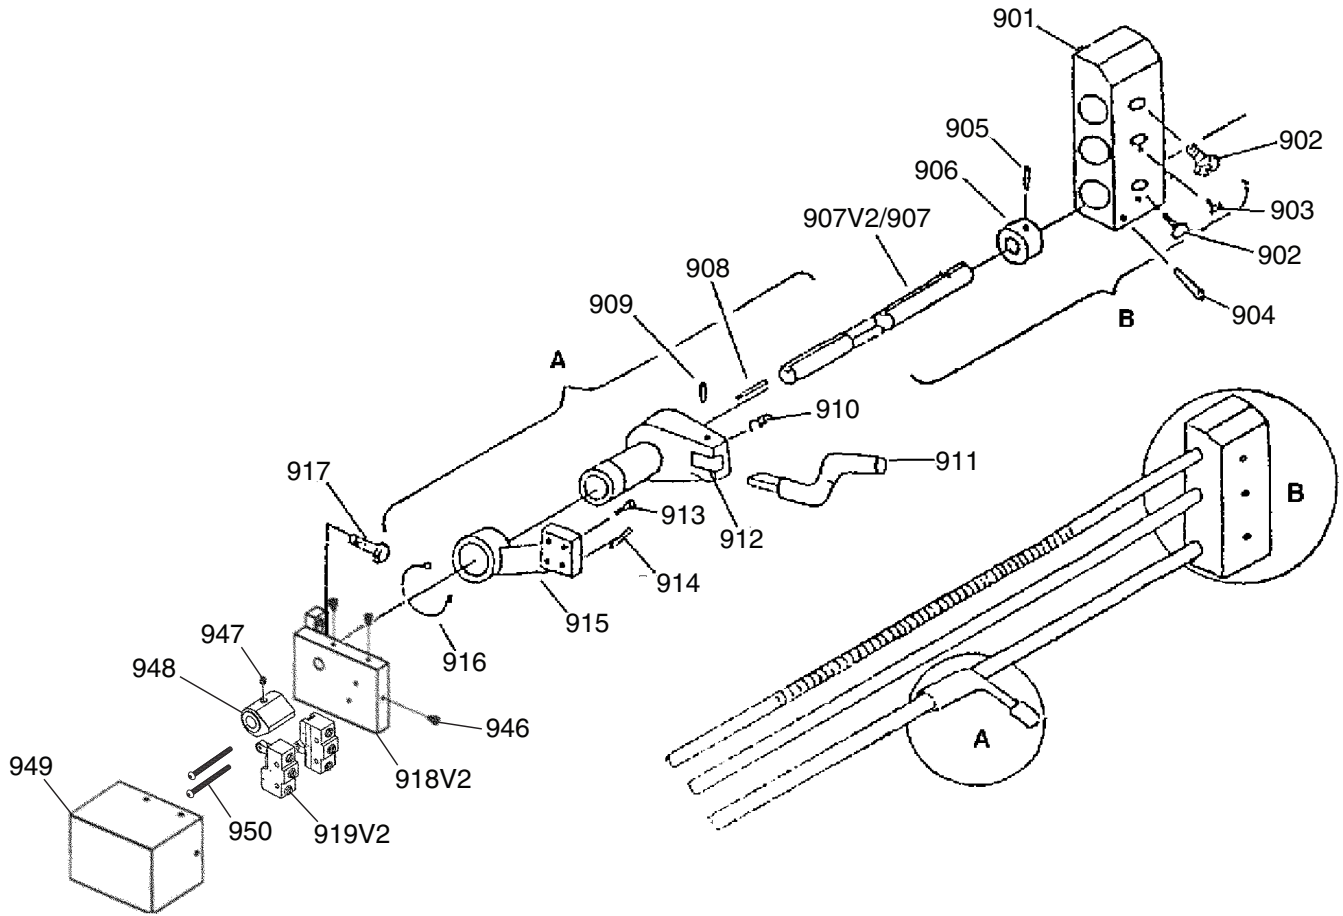

Feed Rod Leadscrew

p	PART #	DESCRIPTION
901	P4002901	BRACKET
902	P4002902	CAP SCREW M6-1 X 11
903	P4002903	OIL CAP 6MM
904	P4002904	ROLL PIN 6 X 55
905	P4002905	SET SCREW M6-1 X 6
906	P4002906	COLLAR
907V2	P4002907V2	SPINDLE ROD V2.12.14 (G4002)
907	P4003907	SPINDLE ROD (G4003)
908	P4002908	KEY
909	P4002909	ROLL PIN 4 X 20
910	P4002910	COMPRESSION SPRING 7020
911	P4002911	HANDLE
912	P4002912	BRACKET

REF	PART #	DESCRIPTION
913	P4002913	CAP SCREW M6-1 X 14
914	P4002914	ROLL PIN 5 X 25
915	P4002915	BRACKET
916	P4002916	EXT RETAINING RING 30MM
917	P4002917	CAP SCREW M8-1.25 X 25
918V2	P4002918V2	CONNECTION BRACKET V2.12.14
919V2	P4002919V2	SPINDLE ON/OFF SWITCH V2.12.14
946	P4002946	CAP SCREW M4-.7 X 6
947	P4002947	SET SCREW M6-1 X 8
948	P4002948	SPINDLE SWITCH ARM
949	P4002949	SPINDLE SWITCH BOX
950	P4002950	BUTTON HD CAP SCR M4-.7 X 45