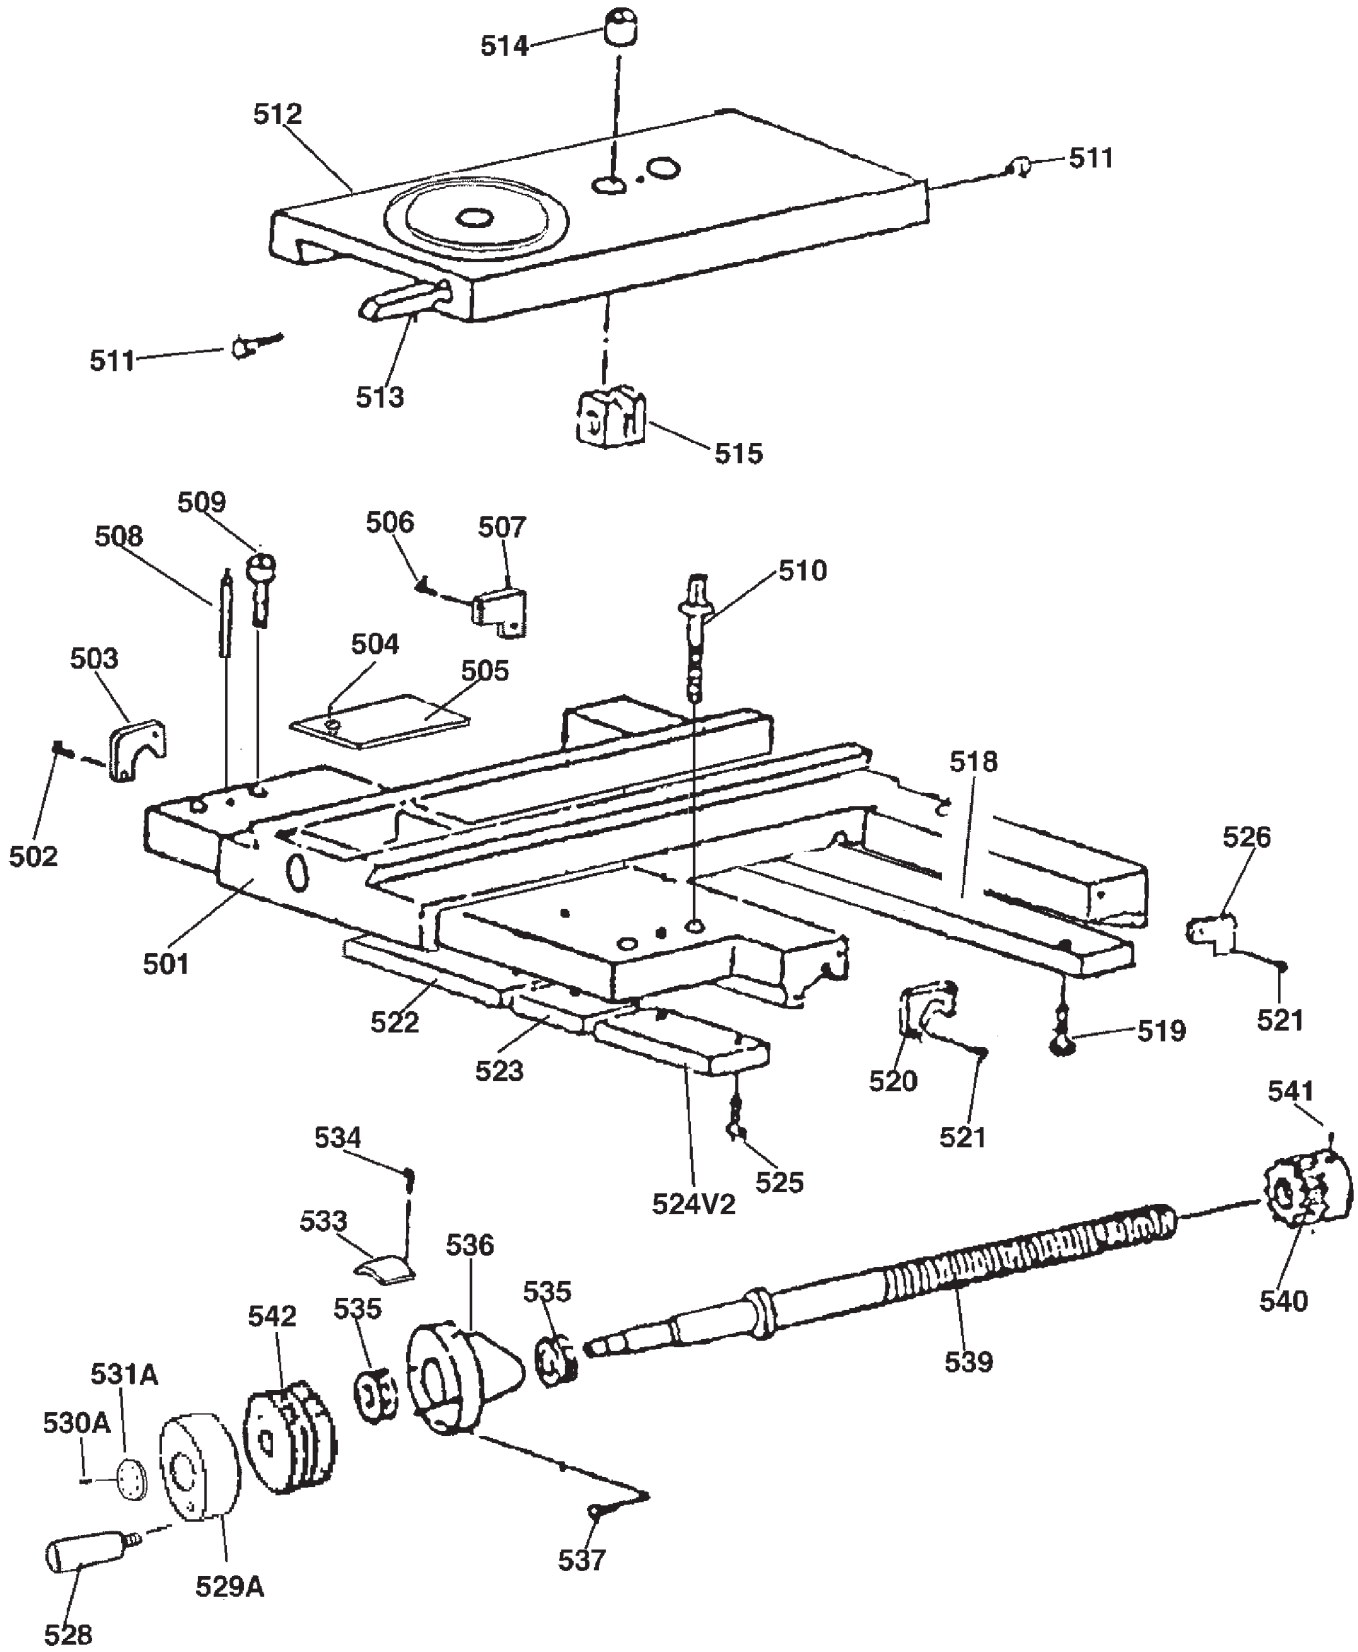

Saddle

Saddle Parts List

REF	PART #	DESCRIPTION
501	P4002501	SADDLE
502	P4002502	PHLP HD SCR M3-.5 X 14
503	P4002503	SADDLE WIPER W/PLATE LEFT FRONT
504	P4002504	PHLP HD SCR 8-32 X 3/8
505	P4002505	COVER
506	P4002506	CAP SCREW M5-.8 X 14
507	P4002507	SADDLE WIPER W/PLATE LEFT REAR
508	P4002508	ROLL PIN 5 X 45
509	P4002509	CAP SCREW M8-1.25 X 35
510	P4002510	SCREW
511	P4002511	SCREW
512	P4002512	CROSS SLIDE
513	P4002513	GIB
514	P4002514	BUSHING
515	P4002515	CROSS SLIDE NUT M8-1.25, BRASS
518	P4002518	SLIDE PLATE
519	P4002519	CAP SCREW M8-1.25 X 25
520	P4002520	SADDLE WIPER W/PLATE RIGHT FRONT
521	P4002521	SCREW

REF	PART #	DESCRIPTION
522	P4002522	SLIDE PLATE
523	P4002523	SLIDE PLATE
524V2	P4002524V2	SLIDE PLATE 3 HOLES V2.01.09
525	P4002525	HEX BOLT M8-1.25 X 24
526	P4002526	SADDLE WIPER W/PLATE RIGHT REAR
528	P4002528	HANDLE
529A	P4002529A	BRACKET
530A	P4002530A	SET SCREW
531A	P4002531A	SPANNER NUT
533	P4002533	SIGN BOARD
534	P4002534	RIVET 2 X 3MM STEEL
535	P4002535	THRUST BEARING 51102
536	P4002536	BRACKET
537	P4002537	CAP SCREW M6-1 X 25
539	P4002539	CROSS SLIDE LEADSCREW
540	P4002540	GEAR 13T
541	P4002541	CAP SCREW M6-1 X 8
542	P4002542	DIAL