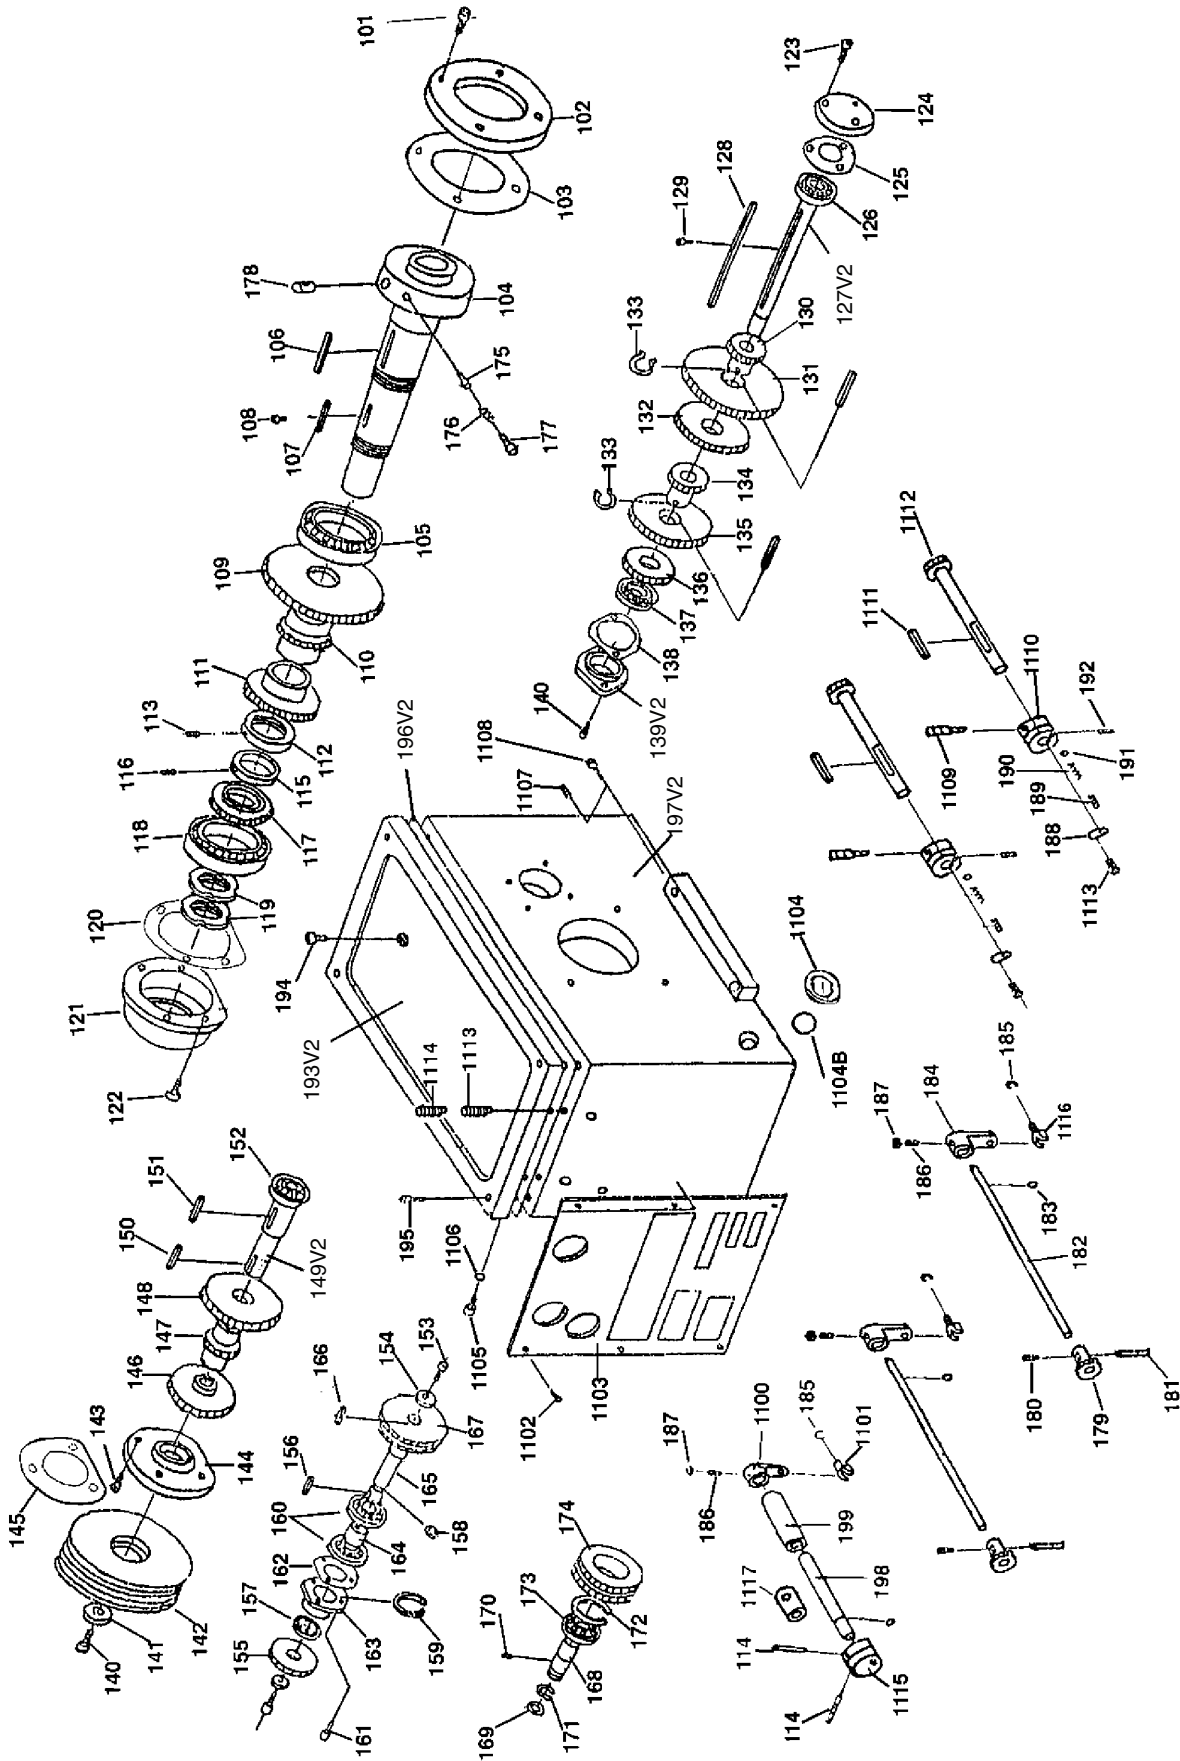

SECTION 9: PARTS

Electrical

REF	PART #	DESCRIPTION
1	P4002001	START BUTTON
2	P4002002	INDICATOR LIGHT
3	P4002003	JOG BUTTON
4	P4002004	RESET BUTTON
50	P4002050	THERMAL PROT. BLOCK
51	P4002051	TRANSFORMER

REF	PART #	DESCRIPTION
52	P4002052	CONTACTOR GSC1CJX4-D 110V
53	P4002053	CONTACTOR JZC3-40D 110V
54	P4002054	FUSE HOLDER
55V2	P4002055A	CONTROL PANEL PLATE V2.03.07
933	P4002933	FUSE 2 AMP

Headstock

Headstock Parts List

REF	PART #	DESCRIPTION
1106	P40021106	OIL SEAL 9.5 X 2.65
1107	P40021107	CAP SCREW M8-1.25 X 30
1108	P40021108	HEX BOLT M8-1.25 X 40
1109	P40021109	HANDLE
1110	P40021110	BOSS
1111	P40021111	KEY 5 X 5 X 15