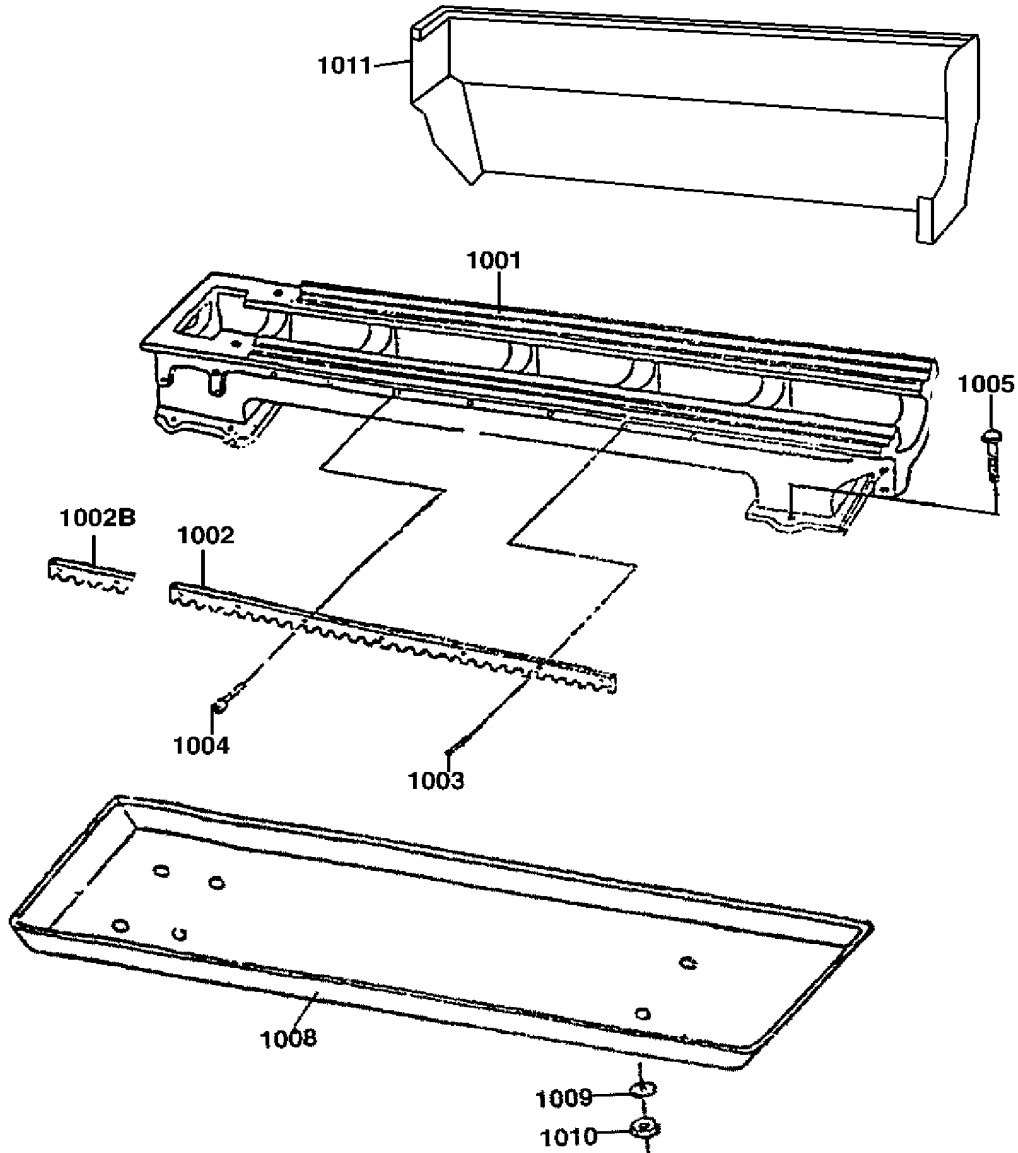

Bed

REF	PART #	DESCRIPTION	REF	PART #	DESCRIPTION
1001	P40021001	LATHE BED (G4002)	1005	P40021005	CAP SCREW M12-1.75 X 40
1001	P40031001	LATHE BED (G4003)	1008	P40021008	CHIP PAN 18" x 53" (G4002)
1002	P40021002	RACK 16-1/2" LONG (G4002)	1008	P40031008	CHIP PAN 19" X 61" (G4003)
1002	P40031002	RACK (G4003)	1009	P40021009	FLAT WASHER 12MM
1002B	P40021002B	RACK 6-1/8" SHORT	1010	P40021010	HEX NUT M12-1.75
1003	P40021003	ROLL PIN 5 X 24	1011	P40031011	SPLASH GUARD 38" (G4002)
1004	P40021004	CAP SCREW M6-1 X 14	1011	P40031011	SPLASH GUARD 46" (G4003)