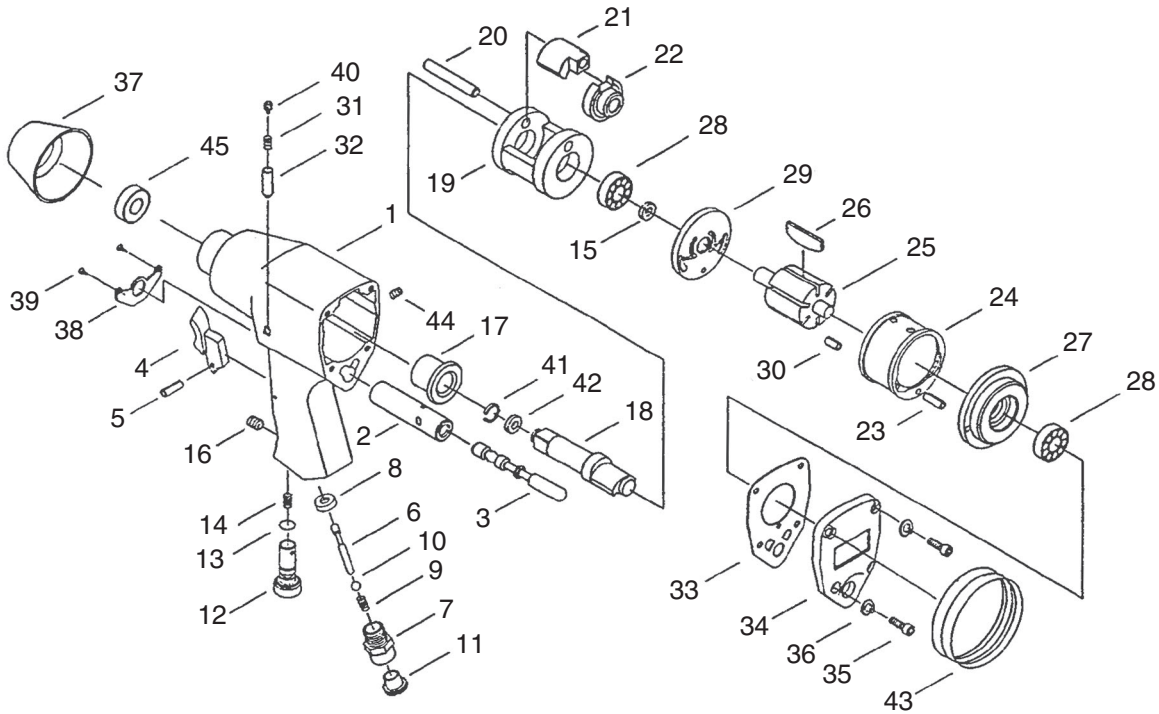

# G5346 Parts Breakdown and List

REF	PART #	DESCRIPTION
1	P5346001	HOUSING
2	P5346002	VALVE BUSHING
3	P5346003	REVERSE VALVE
4	P5346004	TRIGGER
5	P5346005	PIN
6	P5346006	VALVE STEM
7	P5346007	AIR INLET
8	P5346008	BALL SEAT
9	P5346009	COMPRESSION SPRING
10	P5346010	STEEL BALL
11	P5346011	COVER
12	P5346012	AIR REGULATOR
13	P5346013	O-RING
14	P5346014	COMPRESSION SPRING
15	P5346015	OIL SEAL
16	P5346016	SCREW
17	P5346017	BUSHING
18	P5346018	ANVIL
19	P5346019	HAMMER CAGE
20	P5346020	HAMMER PIN
21	P5346021	HAMMER DOG
22	P5346022	DRIVE CAM
23	P5346023	PIN

REF	PART #	DESCRIPTION
24	P5346024	CYLINDER
25	P5346025	ROTOR
26	P5346026	ROTOR BLADE
27	P5346027	REAR END PLATE
28	P6001	BALL BEARING 6001
29	P5346029	FRONT END PLATE
30	P5346030	PIN
31	P5346031	COMPRESSION SPRING
32	P5346032	PIN
33	P5346033	GASKET
34	P5346034	REAR COVER
35	P5346035	SCREW
36	P5346036	SPRING WASHER
37	P5346037	FRONT RUBBER
38	P5346038	EXHAUST DEFLECTOR
39	P5346039	SCREW
40	P5346040	SCREW
41	P5346041	ANVIL COLLAR
42	P5346042	O-RING
43	P5346043	RUBBER
44	P5346044	SCREW
45	P5346045	OIL SEAL