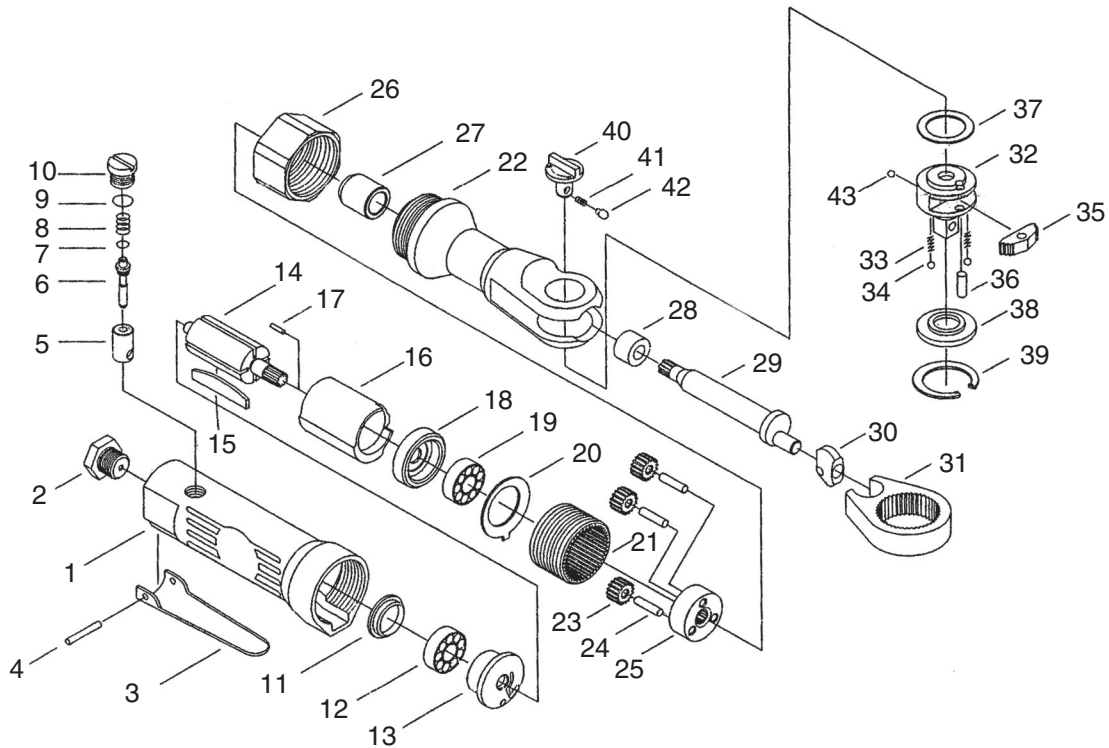

G5349 Parts Breakdown and List

REF	PART #	DESCRIPTION
1	P5349001	HOUSING
2	P5349002	AIR INLET
3	P5349003	THROTTLE LEVER
4	P5349004	ROLL PIN
5	P5349005	VALVE BUSHING
6	P5349006	VALVE STEM
7	P5349007	O-RING
8	P5349008	SPRING
9	P5349009	O-RING
10	P5349010	VALVE PLUG
11	P5349011	END PLATE CAP
12	P5349012	REAR BEARING
13	P5349013	REAR PLATE
14	P5349014	ROTOR
15	P5349015	ROTOR BLADE
16	P5349016	CYLINDER
17	P5349017	CYLINDER PIN
18	P5349018	FRONT END PLATE
19	P5349019	FRONT BEARING
20	P5349020	WASHER
21	P5349021	THREAD RING GEAR
22	P5349022	RATCHET HOUSING

REF	PART #	DESCRIPTION
23	P5349023	IDLER GEAR
24	P5349024	IDLER GEAR PIN
25	P5349025	IDLER GEAR PLATE
26	P5349026	CLAMP NUT
27	P5349027	BUSHING
28	P5349028	BEARING
29	P5349029	CRANK SHAFT
30	P5349030	DRIVE BUSHING
31	P5349031	RATCHET YOKE
32	P5349032	RATCHET ANVIL
33	P5349033	SPRING
34	P5349034	STEEL BALL
35	P5349035	PAWL
36	P5349036	PIN
37	P5349037	WASHER
38	P5349038	THRUST WASHER
39	P5349039	RETAINER RING
40	P5349040	REVERSE BUTTON
41	P5349041	SPRING
42	P5349042	LOCK PIN
43	P5349043	STEEL BALL