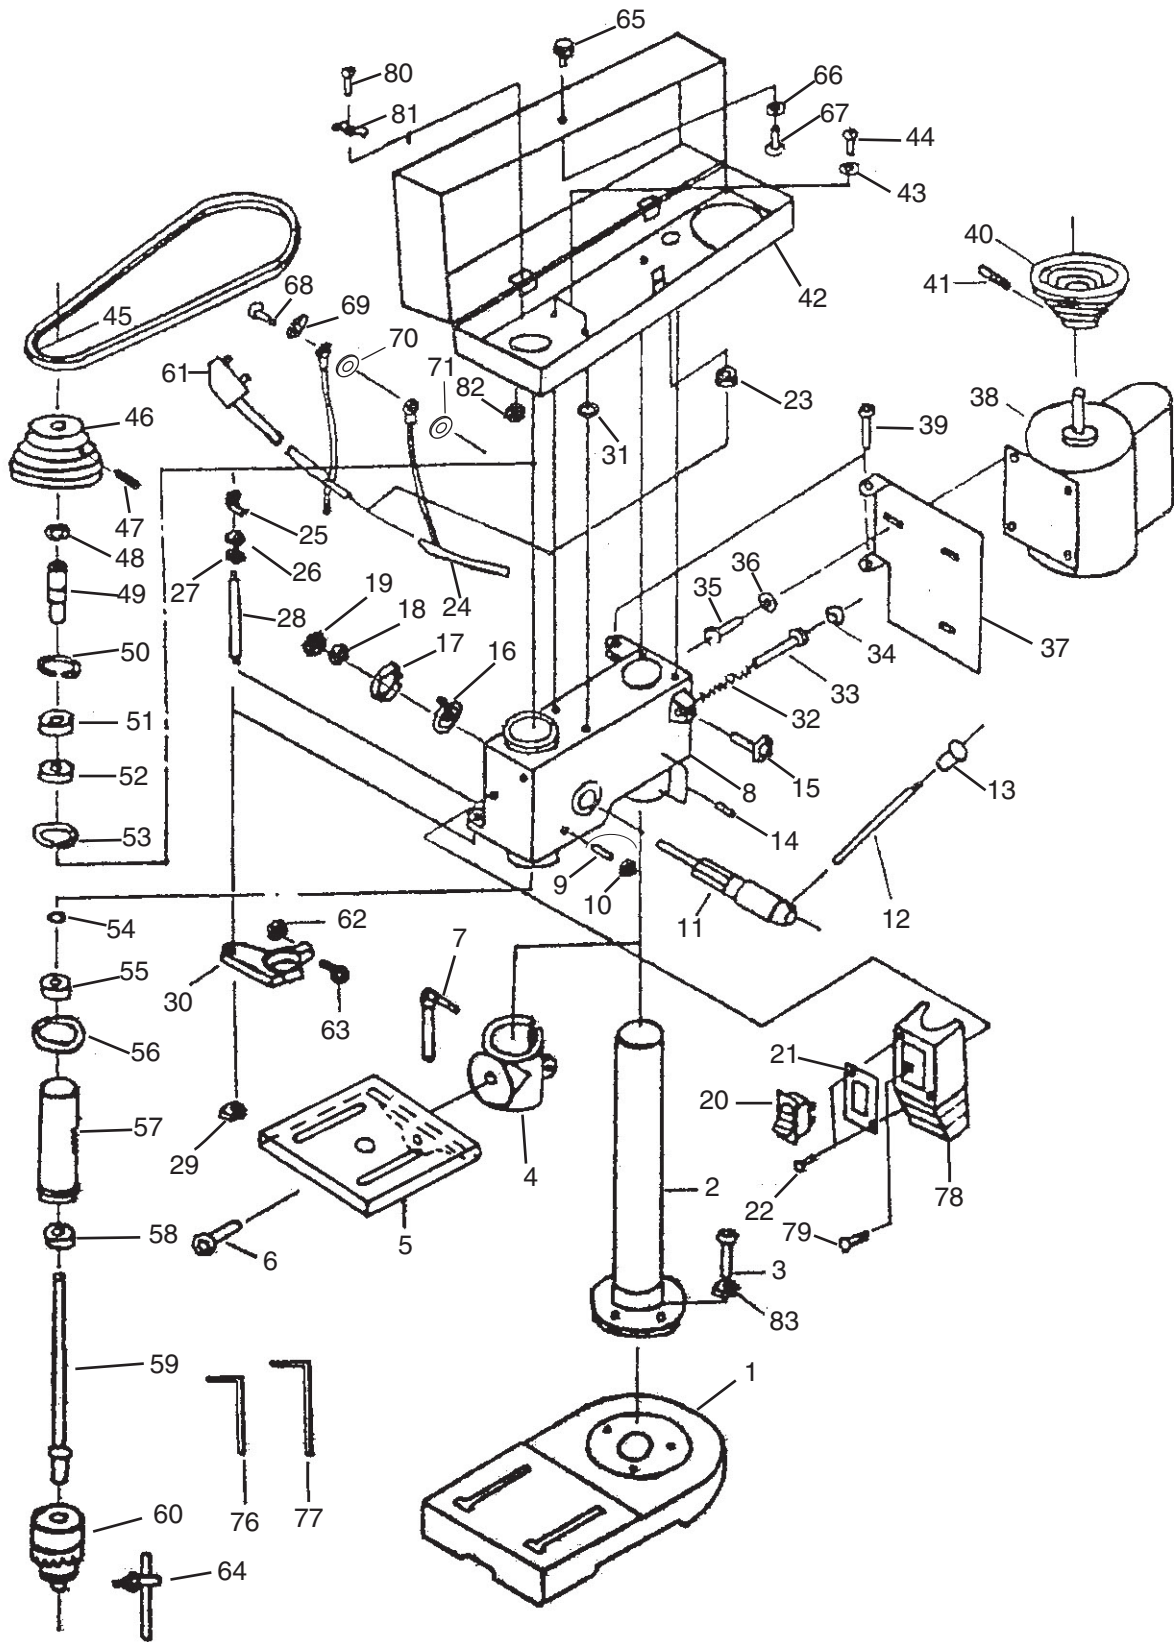

G7942 Parts Breakdown

G7942 Parts List

REF	PART #	DESCRIPTION
1	P7942001	BASE
2	P7942002	COLUMN
3	PB09M	HEX BOLT M8-1.25 X 20
4	P7942004	CLAMPING SLEEVE
5	P7942005	TABLE
6	PB25M	HEX BOLT M12-1.75 X 25
7	P7942007	CLAMPING LEVER
8	P7942008	HEAD CASTING
9	PSS58M	SET SCREW M6-1 X 18
10	PN01M	HEX NUT M6-1
11	P7942011	FEED SHAFT
12	P7942012	HANDLE BAR
13	P7942013	RUBBER KNOB M10-1.5
14	PSS20M	SET SCREW M8-1.25 X 8
15	P7942015	KNOB M8-1.25
16	P7942016	SPRING SEAT
17	P7942017	SPRING CAP
18	PN02M	HEX NUT M10-1.5
19	PN02M	HEX NUT M10-1.5
20	PSW06	SWITCH
21	P7942021	CLAMPING SHEET
22	PS07M	PHLP HD SCR M4-.7 X 8
23	P7942023	WIRE BUSHING
24	PWRCRD110S	POWER CORD, SHORT
25	P7942025	POINTER
26	PN02M	HEX NUT M10-1.5
27	PN02M	HEX NUT M10-1.5
28	P7942028	DEPTH STOP ROD
29	PN01M	HEX NUT M6-1
30	P7942030	DEPTH STOP CLAMP
31	P7942031	RUBBER WASHER 7MM
32	P7942032	COMPRESSION SPRING
33	P7942033	SLIDE BAR
34	P7942034	RUBBER PAD
35	PB04M	HEX BOLT M6-1 X 10
36	PW03M	FLAT WASHER 6MM
37	P7942037	MOTOR BASE
38	P7942038	MOTOR
39	PB03M	HEX BOLT M8-1.25 X 16
40	P7942040	MOTOR PULLEY