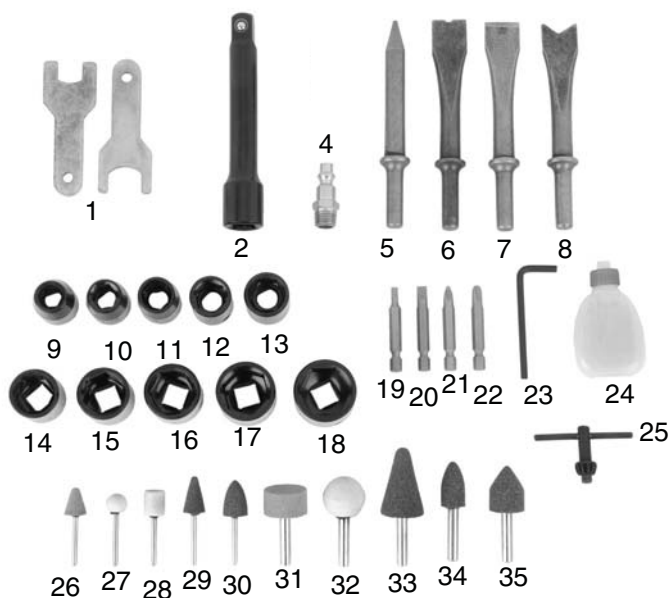

ACCESSORY PARTS*

REF	PART #	DESCRIPTION
1	PH3273001	WRENCHES (SET OF 2)
2	PH3273002	5" EXTENSION 1/2" DRIVE
4	PH3273004	BRASS AIR FITTING
5	PH3273005	POINT CHISEL
6	PH3273006	NOTCHED-SPADE CHISEL
7	PH3273007	DOVETAIL CHISEL
8	PH3273008	BLADE CHISEL
9	PH3273009	SOCKET 1/2" DRIVE X 7/16"
10	PH3273010	SOCKET 1/2" DRIVE X 1/2"
11	PH3273011	SOCKET 1/2" DRIVE X 9/16"
12	PH3273012	SOCKET 1/2" DRIVE X 5/8"
13	PH3273013	SOCKET 1/2" DRIVE X 11/16"
14	PH3273014	SOCKET 1/2" DRIVE X 3/4"
15	PH3273015	SOCKET 1/2" DRIVE X 13/16"
16	PH3273016	SOCKET 1/2" DRIVE X 7/8"
17	PH3273017	SOCKET 1/2" DRIVE X 15/16"
18	PH3273018	SOCKET 1/2" DRIVE X 1"

REF	PART #	DESCRIPTION
19	PH3273019	DRVR BIT 1/4" DRV X 4 FLAT TIP
20	PH3273020	DRVR BIT 1/4" DRV X 6 FLAT TIP
21	PH3273021	DRVR BIT 1/4" DRV X #2 PHILLIPS
22	PH3273022	DRVR BIT 1/4" DRV X #3 PHILLIPS
23	PAW04M	HEX WRENCH 4MM
24	PH3273024	AIR TOOL MINERAL OIL BOTTLE
25	PH3273025	CHUCK KEY
26	PH3273026	PINK CONE 1/8"
27	PH3273027	WHITE BALL 1/8"
28	PH3273028	WHITE CYLINDER 1/8"
29	PH3273029	GRAY CONE 1/8"
30	PH3273030	GRAY BULLET 1/8"
31	PH3273031	PINK CYLINDER 1/4"
32	PH3273032	WHITE BALL 1/4"
33	PH3273033	GRAY CONE 1/4"
34	PH3273034	GRAY BULLET 1/4"
35	PH3273035	GRAY CROWN 1/4"

* Breakdown shown for service purposes only. Not all parts are available for purchase.

IMPACT WRENCH*

REF	PART #	DESCRIPTION
101	PH327101	HOUSING
102	PH327102	VALVE SLEEVE
103	PH327103	REVERSE VALVE
104	PH327104	TRIGGER
105	PRP02M	ROLL PIN 3 X 16
106	PH327106	VALVE STEM
107	PH327107	BUSHING
108	PH327108	STEEL BALL
109	PH327109	COMPRESSION SPRING
110	PH327110	ADAPTOR 1/4 NPT
111	PH327111	AIR REGULATOR
112	PORP009	O-RING 8.8 X 1.9 P9
113	PSS07M	SET SCREW M5-.8 X 5
114	PH327114	COMPRESSION SPRING
115	PH327115	ANVIL BUSHING
116	PH327116	ANVIL COLLAR
117	PORP010	O-RING 9.8 X 1.9 P10
118	PH327118	ANVIL 1/2"
119	PH327119	HAMMER CAGE
120	PH327120	HAMMER PIN
121	PH327121	HAMMER DOG
122	PH327122	DRIVE CAM
123	P6001	BALL BEARING 6001ZZ