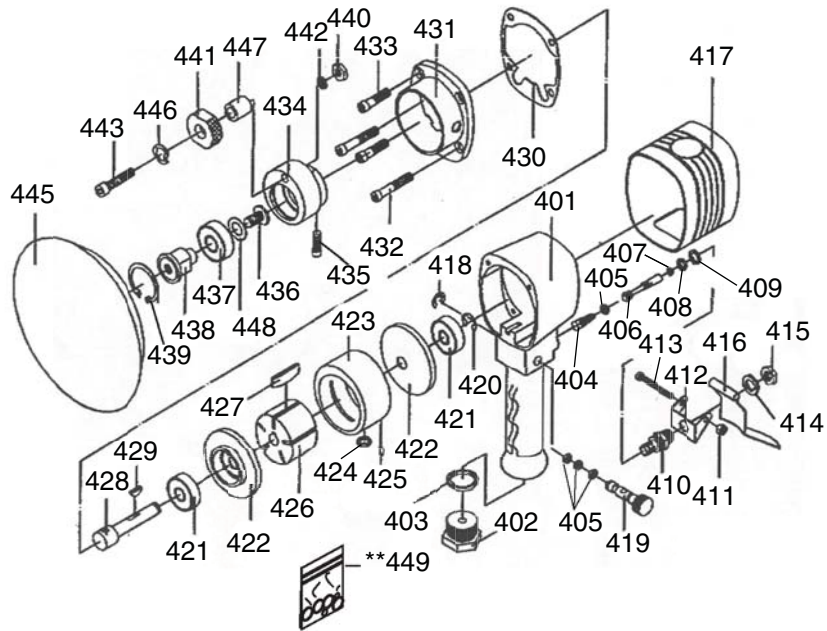

RANDOM ORBIT SANDER*

REF	PART #	DESCRIPTION	REF	PART #	DESCRIPTION
401	PH3273401	HOUSING	425	PH3273425	ALIGNMENT PIN
402	PH3273402	ADAPTOR 1/4 NPT	426	PH3273426	ROTOR
403	PH3273403	O-RING	427	PH3273427	ROTOR BLADE
404	PH3273404	VALVE SPRING	428	PH3273428	WORK SPINDLE
405	PH3273405	O-RING	429	PH3273429	WOODRUFF KEY
406	PH3273406	VALVE STEM	430	PH3273430	REAR GASKET
407	PH3273407	O-RING	431	PH3273431	REAR COVER
408	PH3273408	O-RING	432	PH3273432	CAP SCREW
409	PH3273409	O-RING	433	PH3273433	CAP SCREW
410	PH3273410	VALVE BODY	434	PH3273434	ORBITAL HUB
411	PH3273411	SCREW	435	PH3273435	SCREW
412	PH3273412	BRACKET	436	PH3273436	SCREW
413	PH3273413	TRIGGER SCREW	437	PH3273437	BALL BEARING
414	PH3273414	WASHER	438	PH3273438	DRIVE SPINDLE
415	PH3273415	HEX NUT	439	PH3273439	INT RETAINING RING
416	PH3273416	THROTTLE LEVER	440	PH3273440	CAP
417	PH3273417	HOUSING COVER	441	PH3273441	SPINDLE LOCK
418	PH3273418	E-CLIP	442	PH3273442	WASHER
419	PH3273419	AIR REGULATOR	443	PH3273443	CAP SCREW
420	PH3273420	E-CLIP	445	PH3273445	6" PAD
421	PH3273421	BALL BEARING	446	PH3273446	WASHER
422	PH3273422	END PLATE	447	PH3273447	BUSHING
423	PH3273423	CYLINDER	448	PH3273448	WASHER
424	PH3273424	O-RING	**449	PH3273449	COMPLETE O-RING KIT

*Breakdown shown for service purposes only. Not all parts are available for purchase.

**Not included; or aftermarket purchase only.