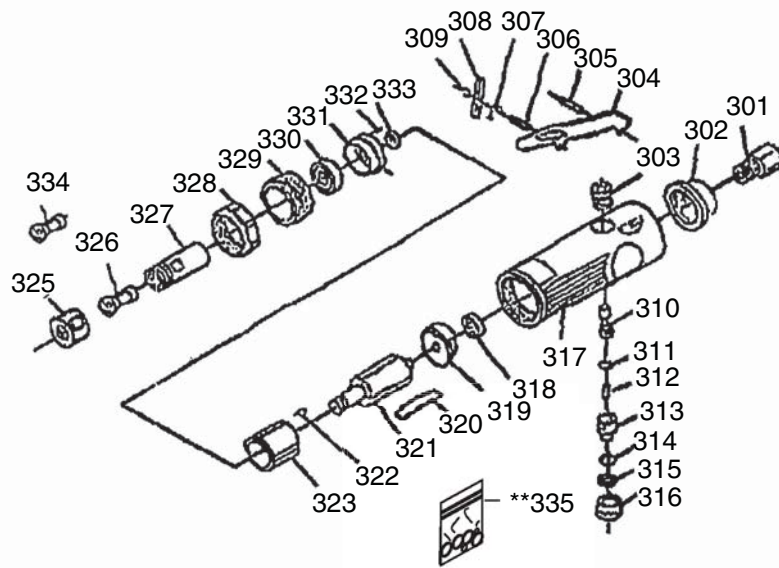

DIE GRINDER*

REF	PART #	DESCRIPTION
301	PH3273301	ADAPTOR 1/4 NPT
302	PH3273302	EXHAUST DEFLECTOR
303	PH3273303	VALVE
304	PH3273304	THROTTLE LEVER
305	PH3273305	ROLL PIN
306	PH3273306	ROLL PIN
307	PH3273307	COMPRESSION SPRING
308	PH3273308	SAFETY LEVER
309	PH3273309	WASHER
310	PH3273310	THROTTLE VALVE
311	PH3273311	O-RING
312	PH3273312	COMPRESSION SPRING
313	PH3273313	AIR REGULATOR
314	PH3273314	O-RING
315	PH3273315	O-RING
316	PH3273316	VALVE SCREW
317	PH3273317	HOUSING

REF	PART #	DESCRIPTION
318	PH3273318	BALL BEARING
319	PH3273319	REAR END PLATE
320	PH3273320	ROTOR BLADE
321	PH3273321	ROTOR
322	PH3273322	ROLL PIN
323	PH3273323	CYLINDER
325	PH3273325	COLLET NUT
326	PH3273326	COLLET 1/4"
327	PH3273327	SPINDLE
328	PH3273328	HOUSING CAP
329	PH3273329	JOINT
330	PH3273330	BALL BEARING
331	PH3273331	FRONT END PLATE
332	PH3273332	STEEL BALL
333	PH3273333	WASHER
334	PH3273334	COLLET 1/8"
**335	PH3273335	COMPLETE O-RING KIT

*Breakdown shown for service purposes only. Not all parts are available for purchase.

**Not included; or aftermarket purchase only.