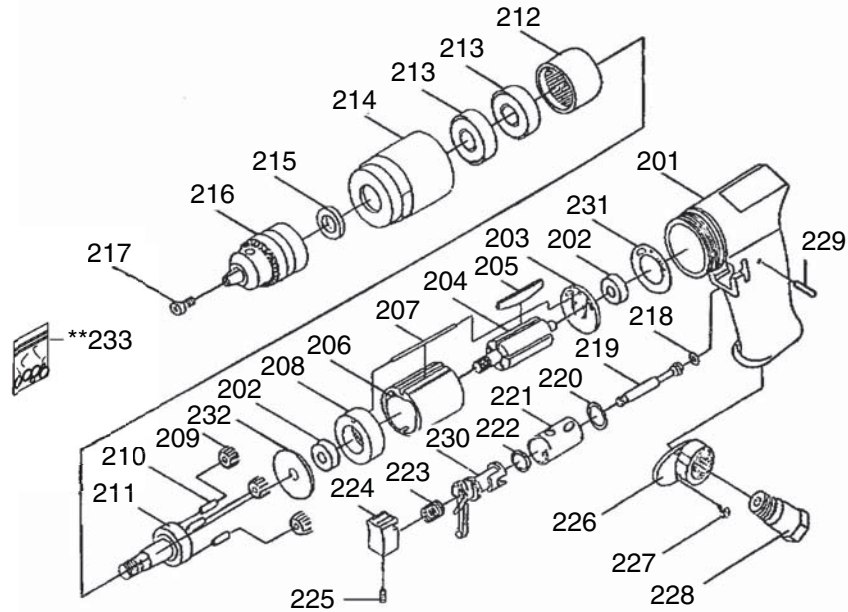

REVERSIBLE AIR DRILL*

REF	PART #	DESCRIPTION
201	PH327201	HOUSING
202	PR4AZZ	BEARING
203	PH327203	END PLATE
204	PH327204	ROTOR
205	PH327205	ROTOR BLADE
206	PH327206	CYLINDER
207	PH327207	PIN
208	PH327208	FRONT PLATE
209	PH327209	INTERNAL GEAR
210	PH327210	ROLL PIN
211	PH327211	WORK SPINDLE
212	PH327212	THREAD RING GEAR
213	PR4AZZ	BEARING
214	PH327214	CLAMP NUT
215	PH327215	WASHER
216	PH327216	CHUCK
217	PH327217	CHUCK SCREW

REF	PART #	DESCRIPTION
218	PH327218	O-RING
219	PH327219	VALVE STEM
220	PH327220	O-RING
221	PH327221	BUSHING
222	PH327222	O-RING
223	PH327223	TRIGGER SPRING
224	PH327224	TRIGGER
225	PH327225	TRIGGER SCREW
226	PH327226	MUFFLE COVER
227	PS79M	PHLP HD SCR M3-.5 X 8
228	PH327228	ADAPTOR 1/4 NPT
229	PH327229	ROLL PIN 2 X 23
230	PH327230	REVERSE LEVER
231	PH327231	REAR GASKET
232	PH327232	WASHER
**233	PH327233	COMPLETE O-RING KIT

*Breakdown shown for service purposes only. Not all parts are available for purchase.

**Not included; or aftermarket purchase only.