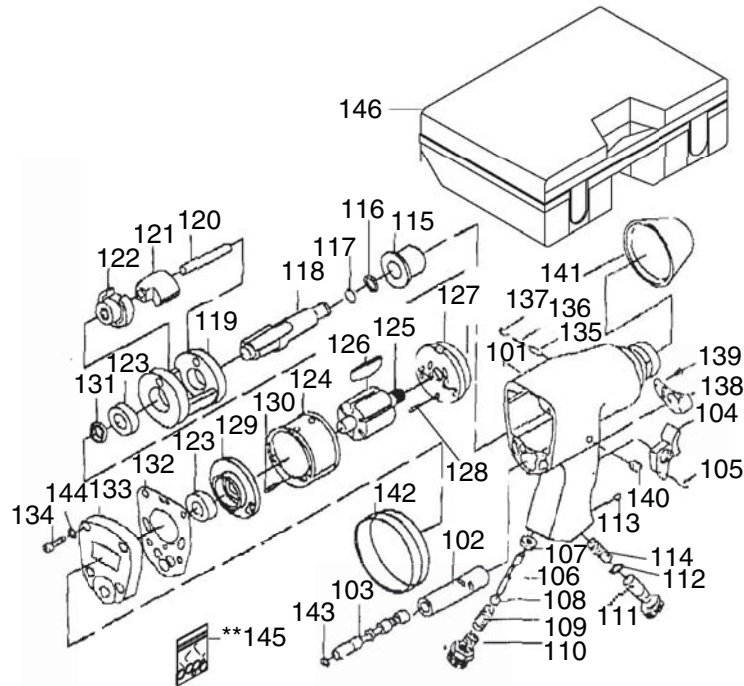

ACCESSORY PARTS*

REF	PART #	DESCRIPTION
1	PH3273001	WRENCHES (SET OF 2)
2	PH3273002	5" EXTENSION 1/2" DRIVE
4	PH3273004	BRASS AIR FITTING
5	PH3273005	POINT CHISEL
6	PH3273006	NOTCHED-SPADE CHISEL
7	PH3273007	DOVETAIL CHISEL
8	PH3273008	BLADE CHISEL
9	PH3273009	SOCKET 1/2" DRIVE X 7/16"
10	PH3273010	SOCKET 1/2" DRIVE X 1/2"
11	PH3273011	SOCKET 1/2" DRIVE X 9/16"
12	PH3273012	SOCKET 1/2" DRIVE X 5/8"
13	PH3273013	SOCKET 1/2" DRIVE X 11/16"
14	PH3273014	SOCKET 1/2" DRIVE X 3/4"
15	PH3273015	SOCKET 1/2" DRIVE X 13/16"
16	PH3273016	SOCKET 1/2" DRIVE X 7/8"
17	PH3273017	SOCKET 1/2" DRIVE X 15/16"
18	PH3273018	SOCKET 1/2" DRIVE X 1"

REF	PART #	DESCRIPTION
19	PH3273019	DRVR BIT 1/4" DRV X 4 FLAT TIP
20	PH3273020	DRVR BIT 1/4" DRV X 6 FLAT TIP
21	PH3273021	DRVR BIT 1/4" DRV X #2 PHILLIPS
22	PH3273022	DRVR BIT 1/4" DRV X #3 PHILLIPS
23	PAW04M	HEX WRENCH 4MM
24	PH3273024	AIR TOOL MINERAL OIL BOTTLE
25	PH3273025	CHUCK KEY
26	PH3273026	PINK CONE 1/8"
27	PH3273027	WHITE BALL 1/8"
28	PH3273028	WHITE CYLINDER 1/8"
29	PH3273029	GRAY CONE 1/8"
30	PH3273030	GRAY BULLET 1/8"
31	PH3273031	PINK CYLINDER 1/4"
32	PH3273032	WHITE BALL 1/4"
33	PH3273033	GRAY CONE 1/4"
34	PH3273034	GRAY BULLET 1/4"
35	PH3273035	GRAY CROWN 1/4"

* Breakdown shown for service purposes only. Not all parts are available for purchase.

IMPACT WRENCH*

REF	PART #	DESCRIPTION
101	PH327101	HOUSING
102	PH327102	VALVE SLEEVE
103	PH327103	REVERSE VALVE
104	PH327104	TRIGGER
105	PRP02M	ROLL PIN 3 X 16
106	PH327106	VALVE STEM
107	PH327107	BUSHING
108	PH327108	STEEL BALL
109	PH327109	COMPRESSION SPRING
110	PH327110	ADAPTOR 1/4 NPT
111	PH327111	AIR REGULATOR
112	PORP009	O-RING 8.8 X 1.9 P9
113	PSS07M	SET SCREW M5-.8 X 5
114	PH327114	COMPRESSION SPRING
115	PH327115	ANVIL BUSHING
116	PH327116	ANVIL COLLAR
117	PORP010	O-RING 9.8 X 1.9 P10
118	PH327118	ANVIL 1/2"
119	PH327119	HAMMER CAGE
120	PH327120	HAMMER PIN
121	PH327121	HAMMER DOG
122	PH327122	DRIVE CAM
123	P6001	BALL BEARING 6001ZZ