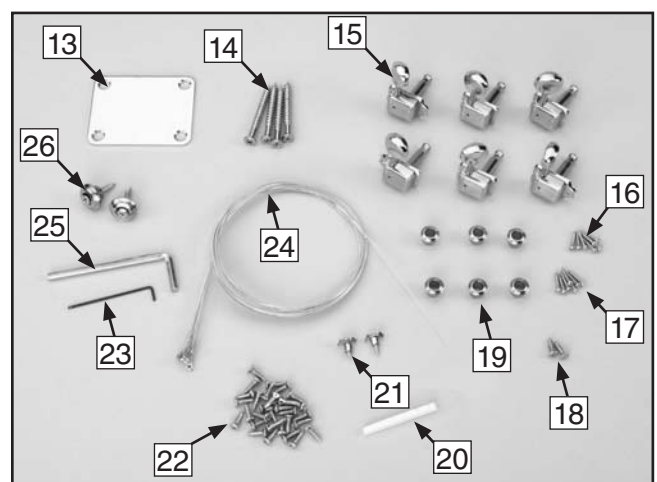

SECTION 3: PARTS INVENTORY

REF	PART #	DESCRIPTION	QTY
1	PH6085001	Neck	1
2	PH6085002	Guitar Body	1
3	PH6085003	Pickguard Assembly	1
4	PH6085004	Tremolo Bridge	1
5	PH6085005	Tremolo Cover Plate	1
6	PH6085006	Tremolo Springs	4
7	PH6085007	Audio Jack	1
8	PH6085008	Audio Jack Plate	1
9	PH6085009	Spring Claw	1
10	PH6085010	Tap Screw M5 X 45	2
11	PH6085011	Phlp Hd Scr M3.5 X 25	6
12	PH6085012	Tremolo Arm	1
13	PH6085013	Neckplate	1
14	PH6085014	Tap Screw M5 X 45	4
15	PH6085015	Tuners	6
16	PH6085016	Tap Screw M2 X 12	6
17	PH6085017	Tap Screw M2 X 12	6
18	PH6085018	Tap Screw M3 X 12	2
19	PH6085019	Bushings	6
20	PH6085020	Nut	1
21	PH6085021	String Retainer	2
22	PH6085022	Tap Screw M3 X 12	18
23	PH6085023	Hex Wrench 1.5MM	1
24	PH6085024	Strings	6
25	PH6085025	Hex Wrench 4MM	1
26	PH6085026	Strap Buttons	2

Figure 1. Boxed components.

Figure 2. Guitar parts.

Figure 3. More guitar parts.