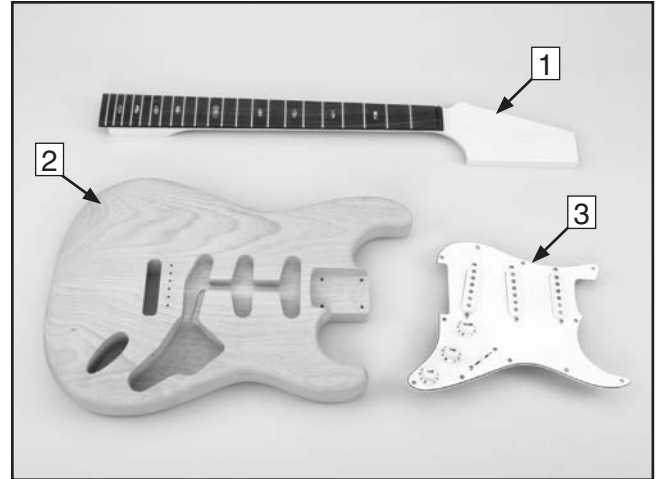

SECTION 3: PARTS INVENTORY

REF	PART #	DESCRIPTION	QTY
1	PH6085001	Neck	1
2	PH6085002	Guitar Body	1
3	PH6085003	Pickguard Assembly	1
4	PH6085004	Tremolo Bridge	1
5	PH6085005	Tremolo Cover Plate	1
6	PH6085006	Tremolo Springs	4
7	PH6085007	Audio Jack	1
8	PH6085008	Audio Jack Plate	1
9	PH6085009	Spring Claw	1
10	PH6085010	Tap Screw M5 X 45	2
11	PH6085011	Phlp Hd Scr M3.5 X 25	6
12	PH6085012	Tremolo Arm	1
13	PH6085013	Neckplate	1
14	PH6085014	Tap Screw M5 X 45	4
15	PH6085015	Tuners	6
16	PH6085016	Tap Screw M2 X 12	6
17	PH6085017	Tap Screw M2 X 12	6
18	PH6085018	Tap Screw M3 X 12	2
19	PH6085019	Bushings	6
20	PH6085020	Nut	1
21	PH6085021	String Retainer	2
22	PH6085022	Tap Screw M3 X 12	18
23	PH6085023	Hex Wrench 1.5MM	1
24	PH6085024	Strings	6
25	PH6085025	Hex Wrench 4MM	1
26	PH6085026	Strap Buttons	2

Figure 1. Boxed components.

Figure 2. Guitar parts.

Figure 3. More guitar parts.