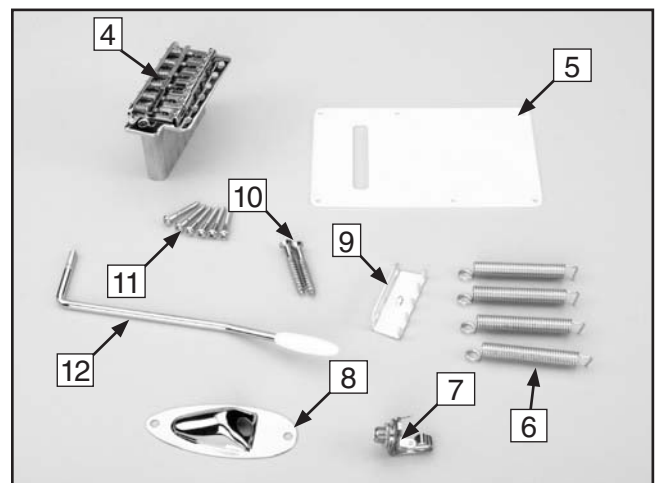

SECTION 3: PARTS INVENTORY

REF	PART #	DESCRIPTION	QTY
1	PH6085001	Neck	1
2	PH6085002	Guitar Body	1
3	PH6085003	Pickguard Assembly	1
4	PH6085004	Tremolo Bridge	1
5	PH6085005	Tremolo Cover Plate	1
6	PH6085006	Tremolo Springs	4
7	PH6085007	Audio Jack	1
8	PH6085008	Audio Jack Plate	1
9	PH6085009	Spring Claw	1
10	PH6085010	Tap Screw M5 X 45	2
11	PH6085011	Phlp Hd Scr M3.5 X 25	6
12	PH6085012	Tremolo Arm	1
13	PH6085013	Neckplate	1
14	PH6085014	Tap Screw M5 X 45	4
15	PH6085015	Tuners	6
16	PH6085016	Tap Screw M2 X 12	6
17	PH6085017	Tap Screw M2 X 12	6
18	PH6085018	Tap Screw M3 X 12	2
19	PH6085019	Bushings	6
20	PH6085020	Nut	1
21	PH6085021	String Retainer	2
22	PH6085022	Tap Screw M3 X 12	18
23	PH6085023	Hex Wrench 1.5MM	1
24	PH6085024	Strings	6
25	PH6085025	Hex Wrench 4MM	1
26	PH6085026	Strap Buttons	2

Figure 1. Boxed components.

Figure 2. Guitar parts.

Figure 3. More guitar parts.