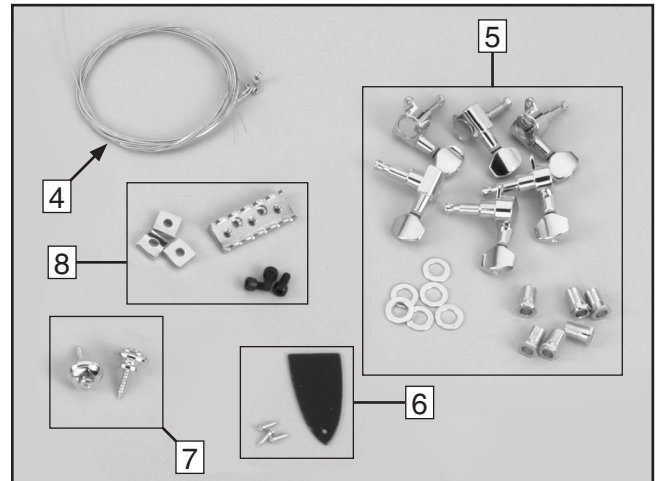

Model H6086 Parts

REF	PART #	DESCRIPTION	
1	PH6086001	Neck	1
2	PH6086002	Guitar Body	1
3	PH6086003	Pickups	2
4	PH6086004	Strings	6
5	PH6086005	Tuners w/Bushings and Washers	6
6	PH6086006	Truss Rod Cover w/Screws	1
7	PH6086007	Strap Buttons w/Screws	1
8	PH6086008	Floyd Rose Locking Nut	1
9	PH6086009	Floyd Rose Bridge	1
10	PH6086010	Control Cavity Cover Plate	1
11	PH6086011	Tremolo Bar	1
12	PH6086012	Adjustable Bridge Insert	2
13	PH6086013	Tremolo Spring	4
14	PH6086014	Spring Claw w/Tap Screws	1
15	PH6086015	Tap Screws M3 X 12	18
16	PAW04M	Hex Wrench 4mm	1
17	PH6086017	Wiring Harness	2
18	PH6086018	Control Knobs	6
19	PH6086019	Control Knob Nuts w/Washers	2
20	PH6086020	Audio Jack Nuts w/Washers	1
21	PH6086021	Tap Screws M2 X 12	9
22	PH6086022	Tap Screws M2.6 X 16	1
23	PH6086023	Audio Jack Plate	10

Figure 5. H6086 boxed components.

Figure 6. H6086 peghead components.

Figure 7. H6086 bridge parts.

Figure 8. H6086 guitar parts.