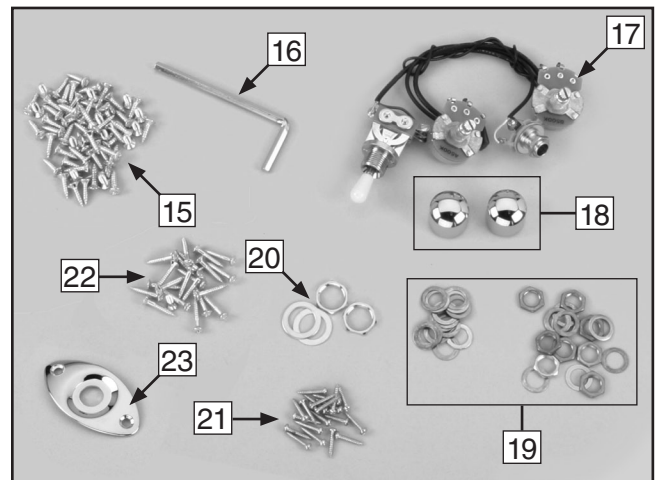

Model H6086 Parts

REF	PART #	DESCRIPTION	
1	PH6086001	Neck	1
2	PH6086002	Guitar Body	1
3	PH6086003	Pickups	2
4	PH6086004	Strings	6
5	PH6086005	Tuners w/Bushings and Washers	6
6	PH6086006	Truss Rod Cover w/Screws	1
7	PH6086007	Strap Buttons w/Screws	1
8	PH6086008	Floyd Rose Locking Nut	1
9	PH6086009	Floyd Rose Bridge	1
10	PH6086010	Control Cavity Cover Plate	1
11	PH6086011	Tremolo Bar	1
12	PH6086012	Adjustable Bridge Insert	2
13	PH6086013	Tremolo Spring	4
14	PH6086014	Spring Claw w/Tap Screws	1
15	PH6086015	Tap Screws M3 X 12	18
16	PAW04M	Hex Wrench 4mm	1
17	PH6086017	Wiring Harness	2
18	PH6086018	Control Knobs	6
19	PH6086019	Control Knob Nuts w/Washers	2
20	PH6086020	Audio Jack Nuts w/Washers	1
21	PH6086021	Tap Screws M2 X 12	9
22	PH6086022	Tap Screws M2.6 X 16	1
23	PH6086023	Audio Jack Plate	10

Figure 5. H6086 boxed components.

Figure 6. H6086 peghead components.

Figure 7. H6086 bridge parts.

Figure 8. H6086 guitar parts.