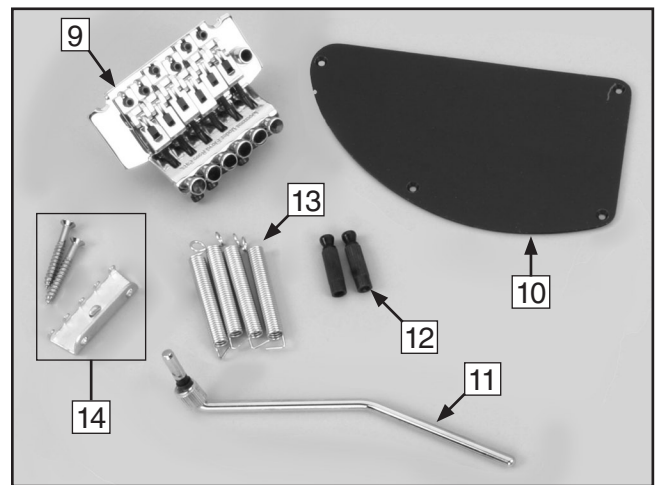

Model H6086 Parts

REF	PART #	DESCRIPTION	
1	PH6086001	Neck	1
2	PH6086002	Guitar Body	1
3	PH6086003	Pickups	2
4	PH6086004	Strings	6
5	PH6086005	Tuners w/Bushings and Washers	6
6	PH6086006	Truss Rod Cover w/Screws	1
7	PH6086007	Strap Buttons w/Screws	1
8	PH6086008	Floyd Rose Locking Nut	1
9	PH6086009	Floyd Rose Bridge	1
10	PH6086010	Control Cavity Cover Plate	1
11	PH6086011	Tremolo Bar	1
12	PH6086012	Adjustable Bridge Insert	2
13	PH6086013	Tremolo Spring	4
14	PH6086014	Spring Claw w/Tap Screws	1
15	PH6086015	Tap Screws M3 X 12	18
16	PAW04M	Hex Wrench 4mm	1
17	PH6086017	Wiring Harness	2
18	PH6086018	Control Knobs	6
19	PH6086019	Control Knob Nuts w/Washers	2
20	PH6086020	Audio Jack Nuts w/Washers	1
21	PH6086021	Tap Screws M2 X 12	9
22	PH6086022	Tap Screws M2.6 X 16	1
23	PH6086023	Audio Jack Plate	10

Figure 5. H6086 boxed components.

Figure 6. H6086 peghead components.

Figure 7. H6086 bridge parts.

Figure 8. H6086 guitar parts.