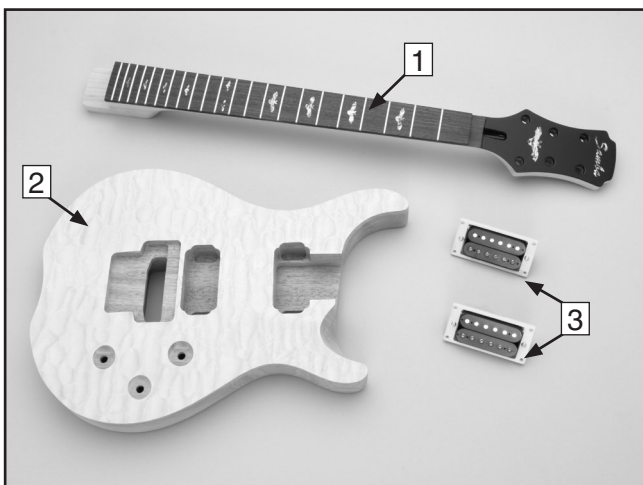

Model H6086 Parts

REF	PART #	DESCRIPTION	
1	PH6086001	Neck	1
2	PH6086002	Guitar Body	1
3	PH6086003	Pickups	2
4	PH6086004	Strings	6
5	PH6086005	Tuners w/Bushings and Washers	6
6	PH6086006	Truss Rod Cover w/Screws	1
7	PH6086007	Strap Buttons w/Screws	1
8	PH6086008	Floyd Rose Locking Nut	1
9	PH6086009	Floyd Rose Bridge	1
10	PH6086010	Control Cavity Cover Plate	1
11	PH6086011	Tremolo Bar	1
12	PH6086012	Adjustable Bridge Insert	2
13	PH6086013	Tremolo Spring	4
14	PH6086014	Spring Claw w/Tap Screws	1
15	PH6086015	Tap Screws M3 X 12	18
16	PAW04M	Hex Wrench 4mm	1
17	PH6086017	Wiring Harness	2
18	PH6086018	Control Knobs	6
19	PH6086019	Control Knob Nuts w/Washers	2
20	PH6086020	Audio Jack Nuts w/Washers	1
21	PH6086021	Tap Screws M2 X 12	9
22	PH6086022	Tap Screws M2.6 X 16	1
23	PH6086023	Audio Jack Plate	10