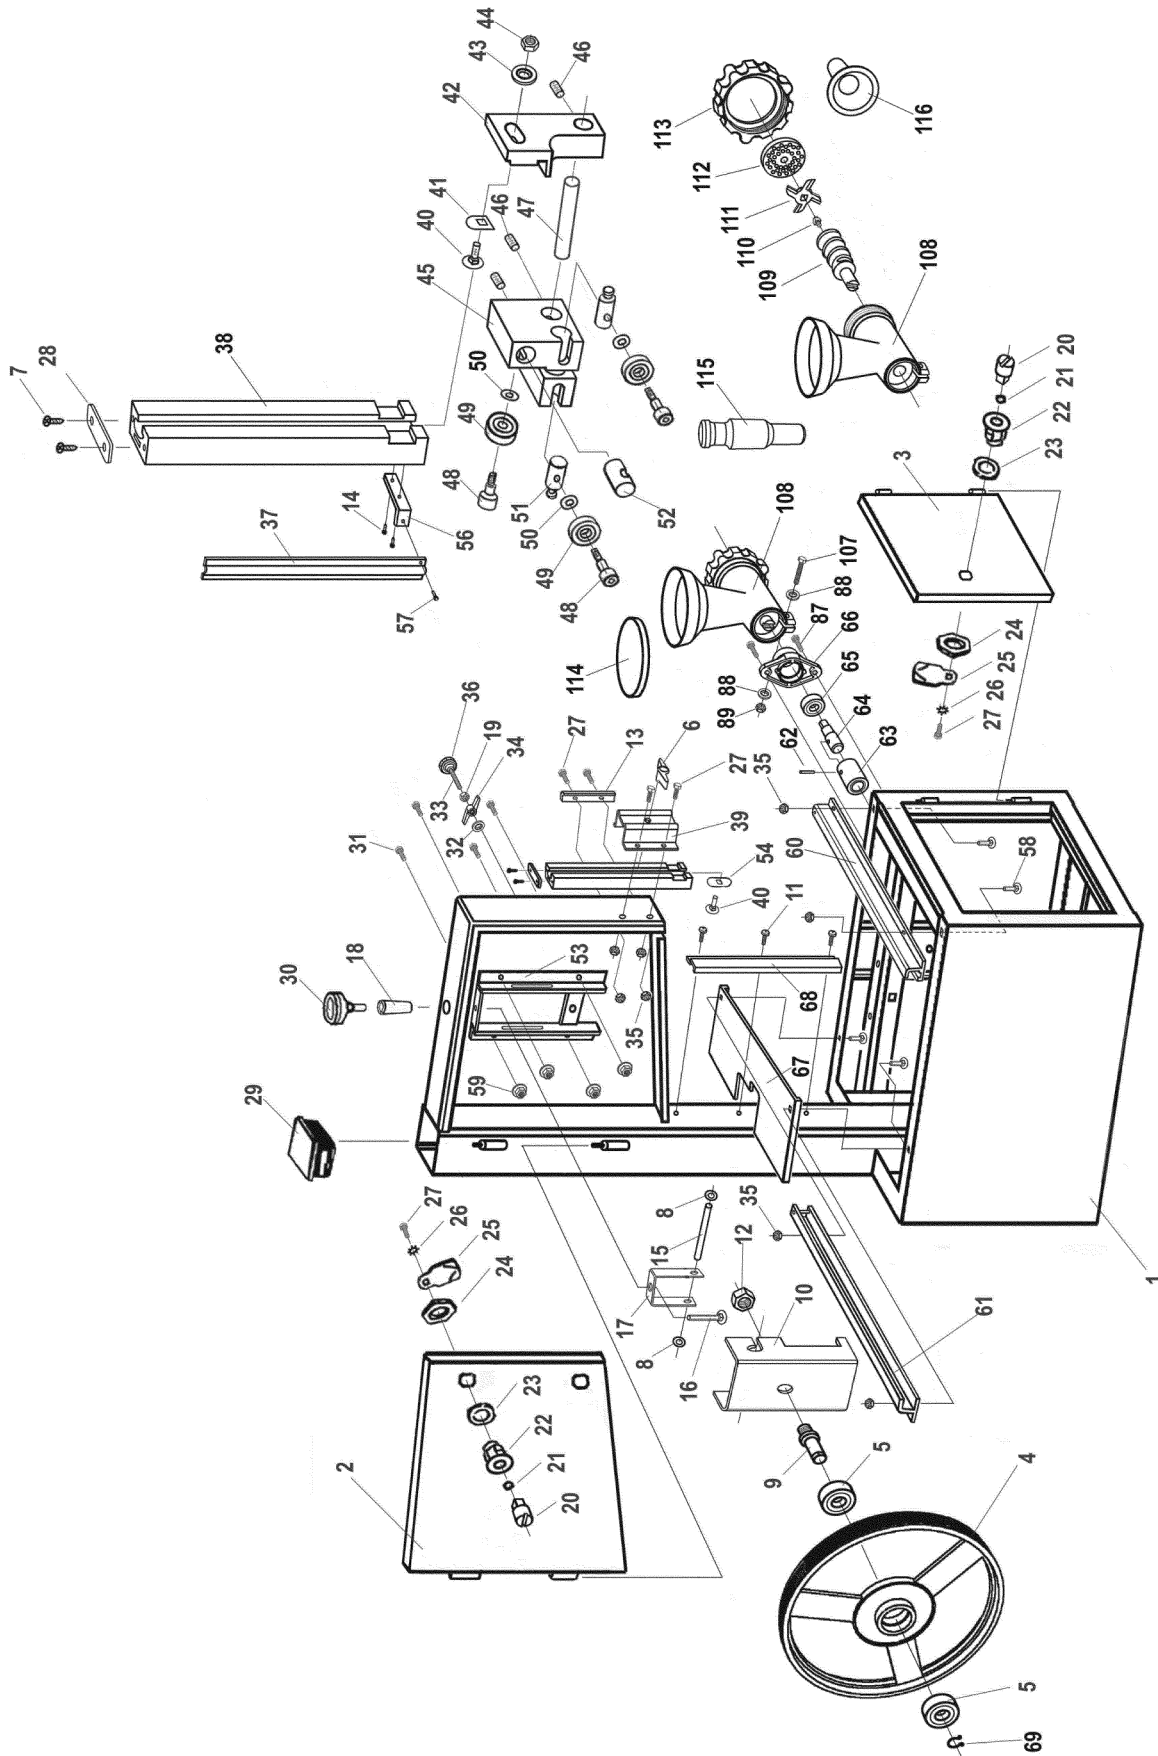

H6246 Parts Breakdown

H6246 Parts Breakdown

H6246 Parts Breakdown

H6246 Parts List

REF PART #	DESCRIPTION
1	PH6246001 MEAT SAW FRAME
2	PH6246002 UPPER DOOR
3	PH6246003 LOWER DOOR
4	PH6246004 UPPER WHEEL
5	P80202 BALL BEARING 80202
6	PWN02M WING NUT M8-1.25
7	PHTEK17M TAP SCREW 5 X 20
8	PR65M EXT RETAINING RING 3MM
9	PH6246009 UPPER BALL BEARING SHAFT
10	PH6246010 WHEEL CARRIER BRACKET
11	PS09M PHLP HD SCR M5-.8 X 10
12	PN32M HEX NUT M14-2
13	PH6246013 TWO HOLE PLATE
14	PS07M PHLP HD SCR M4-.7 X 8
15	PH6246015 PARALLEL PIN
16	PCB19M CARRIAGE BOLT M8-1.25 X 50
17	PH6246017 TENSION BRACKET
18	PH6246018 BLADE TENSIONER ROD
19	PN01M HEX NUT M6-1
20	PH6246020 SLOTTED INSERT
21	PLW06M LOCK WASHER 10MM
22	PH6246022 LOCKET HOUSING
23	PH6246023 NYLON WASHER 20MM
24	PH6246024 HOUSING NUT M22-1.5
25	PH6246025 TONGUE
26	PTLW05M EXT TOOTH WASHER 6MM
27	PB02M HEX BOLT M6-1 X 12
28	PH6246028 GUIDE SNAP
29	PH6246029 TOP PLUG
30	PH6246030 BLADE TENSIONER
31	PB02M HEX BOLT M6-1 X 12
32	PW03M FLAT WASHER 6MM
33	PB119M HEX BOLT M6-1 X 60
34	PWN01M WING NUT M6-1
35	PN01M HEX NUT M6-1
36	PH6246036 HAND KNOB M6-1 X 58
37	PH6246037 BLADE GUIDE