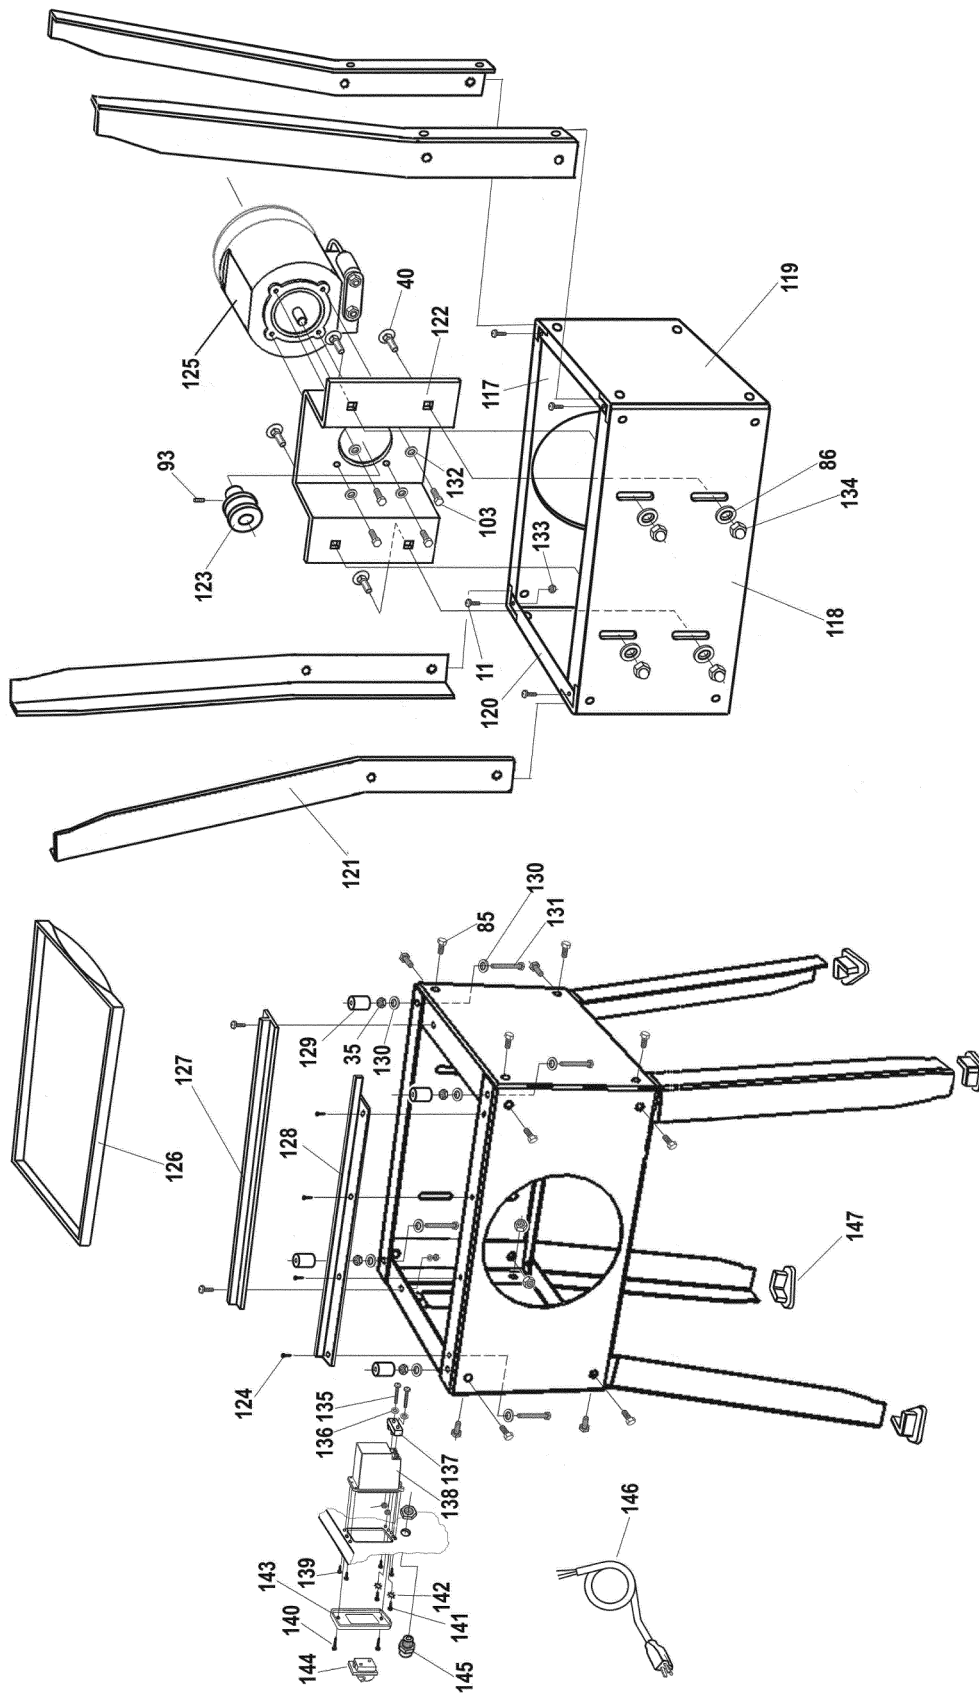

H6246 Parts Breakdown

H6246 Parts Breakdown

H6246 Parts Breakdown

H6246 Parts List

REF PART #	DESCRIPTION
1	PH6246001 MEAT SAW FRAME
2	PH6246002 UPPER DOOR
3	PH6246003 LOWER DOOR
4	PH6246004 UPPER WHEEL
5	P80202 BALL BEARING 80202
6	PWN02M WING NUT M8-1.25
7	PHTEK17M TAP SCREW 5 X 20
8	PR65M EXT RETAINING RING 3MM
9	PH6246009 UPPER BALL BEARING SHAFT
10	PH6246010 WHEEL CARRIER BRACKET
11	PS09M PHLP HD SCR M5-.8 X 10
12	PN32M HEX NUT M14-2
13	PH6246013 TWO HOLE PLATE
14	PS07M PHLP HD SCR M4-.7 X 8
15	PH6246015 PARALLEL PIN
16	PCB19M CARRIAGE BOLT M8-1.25 X 50
17	PH6246017 TENSION BRACKET
18	PH6246018 BLADE TENSIONER ROD
19	PN01M HEX NUT M6-1
20	PH6246020 SLOTTED INSERT
21	PLW06M LOCK WASHER 10MM
22	PH6246022 LOCKET HOUSING
23	PH6246023 NYLON WASHER 20MM
24	PH6246024 HOUSING NUT M22-1.5
25	PH6246025 TONGUE
26	PTLW05M EXT TOOTH WASHER 6MM
27	PB02M HEX BOLT M6-1 X 12
28	PH6246028 GUIDE SNAP
29	PH6246029 TOP PLUG
30	PH6246030 BLADE TENSIONER
31	PB02M HEX BOLT M6-1 X 12
32	PW03M FLAT WASHER 6MM
33	PB119M HEX BOLT M6-1 X 60
34	PWN01M WING NUT M6-1
35	PN01M HEX NUT M6-1
36	PH6246036 HAND KNOB M6-1 X 58
37	PH6246037 BLADE GUIDE