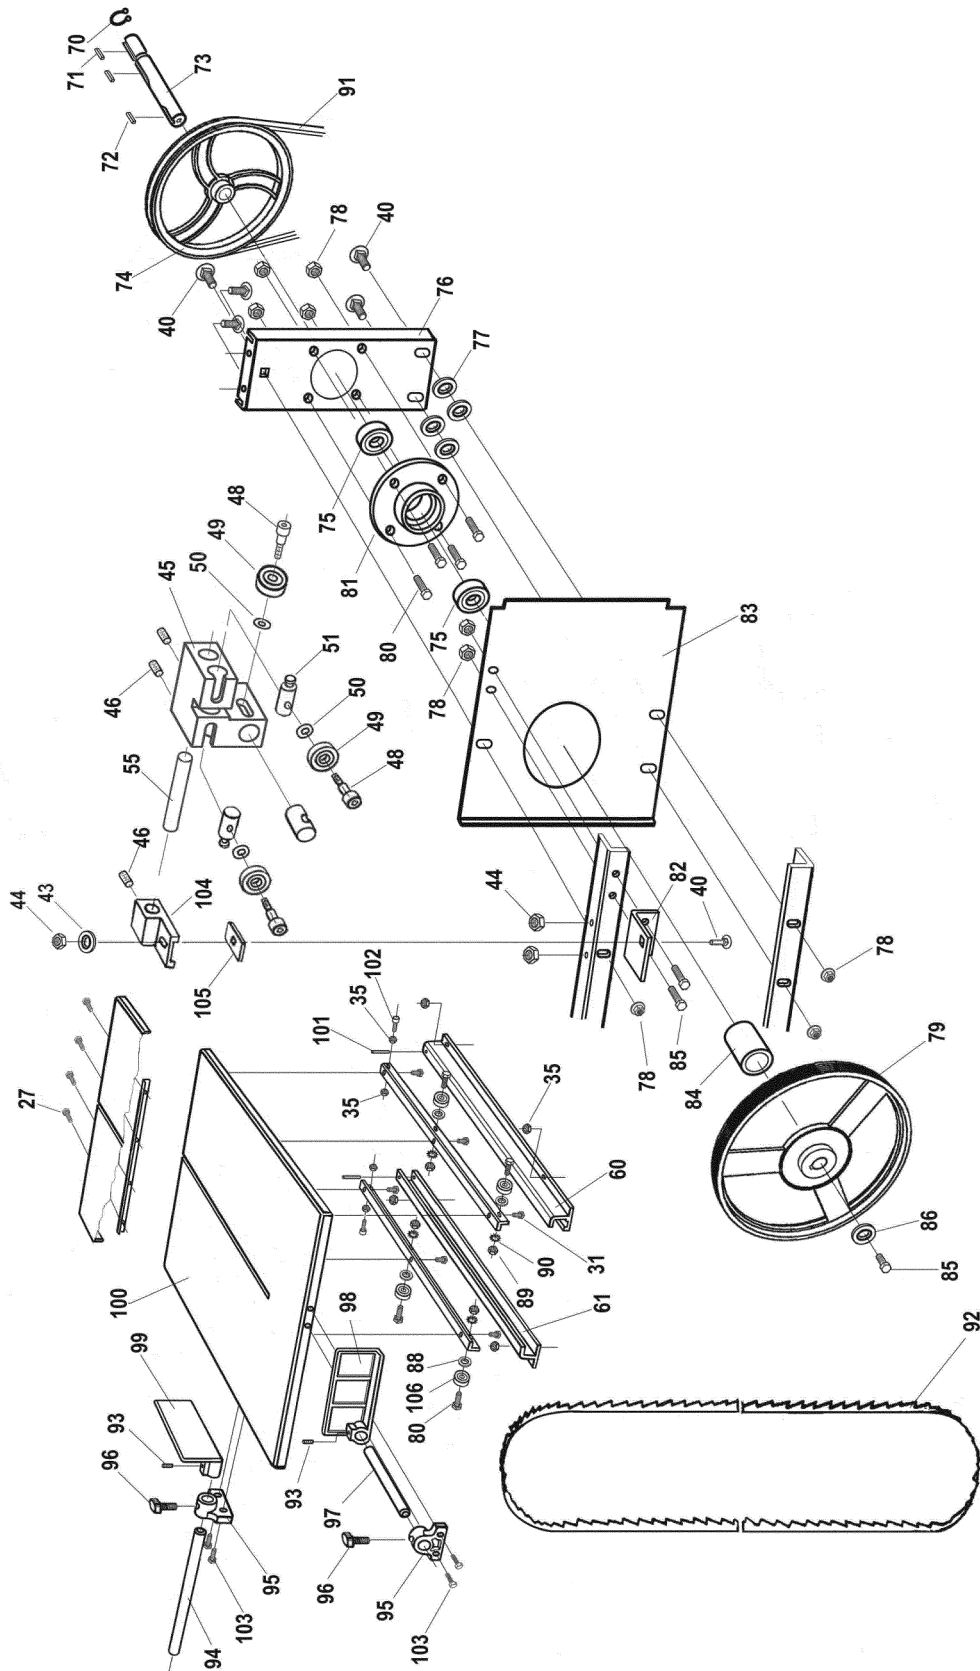

H6246 Parts Breakdown

H6246 Parts Breakdown

H6246 Parts Breakdown

H6246 Parts List

REF PART #	DESCRIPTION
1	PH6246001 MEAT SAW FRAME
2	PH6246002 UPPER DOOR
3	PH6246003 LOWER DOOR
4	PH6246004 UPPER WHEEL
5	P80202 BALL BEARING 80202
6	PWN02M WING NUT M8-1.25
7	PHTEK17M TAP SCREW 5 X 20
8	PR65M EXT RETAINING RING 3MM
9	PH6246009 UPPER BALL BEARING SHAFT
10	PH6246010 WHEEL CARRIER BRACKET
11	PS09M PHLP HD SCR M5-.8 X 10
12	PN32M HEX NUT M14-2
13	PH6246013 TWO HOLE PLATE
14	PS07M PHLP HD SCR M4-.7 X 8
15	PH6246015 PARALLEL PIN
16	PCB19M CARRIAGE BOLT M8-1.25 X 50
17	PH6246017 TENSION BRACKET
18	PH6246018 BLADE TENSIONER ROD
19	PN01M HEX NUT M6-1
20	PH6246020 SLOTTED INSERT
21	PLW06M LOCK WASHER 10MM
22	PH6246022 LOCKET HOUSING
23	PH6246023 NYLON WASHER 20MM
24	PH6246024 HOUSING NUT M22-1.5
25	PH6246025 TONGUE
26	PTLW05M EXT TOOTH WASHER 6MM
27	PB02M HEX BOLT M6-1 X 12
28	PH6246028 GUIDE SNAP
29	PH6246029 TOP PLUG
30	PH6246030 BLADE TENSIONER
31	PB02M HEX BOLT M6-1 X 12
32	PW03M FLAT WASHER 6MM
33	PB119M HEX BOLT M6-1 X 60
34	PWN01M WING NUT M6-1
35	PN01M HEX NUT M6-1
36	PH6246036 HAND KNOB M6-1 X 58
37	PH6246037 BLADE GUIDE