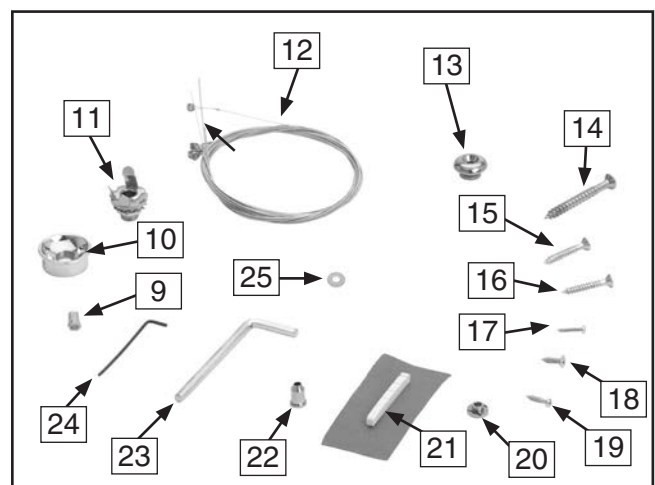

SECTION 3: PARTS INVENTORY

Inventory

REF	PART#	DESCRIPTION	QTY
1	PH8070001	Guitar Body	1
2	PH8070002	Neck	1
3	PH8070003	Pick Guard	1
4	PH8070004	Neckplate	1
5	PH8070005	Tuning Machine	6
6	PH8070006	Control Plate	1
7	PH8070007	Bridge	1
8	PH8070008	Pickup	1
9	PH8070009	Hex Nut Bushing	6
10	PH8070010	Output Jack Cover	1
11	PH8070011	Output Jack	1
12	PH8070012	String	6
13	PH8070013	Strap Button	2
14	PH8070014	Chrome Screw 5 x 45mm	4
15	PH8070015	Chrome Screw 3.5 x 25mm	8
16	PH8070016	Chrome Screw 3.1 x 12mm	12
17	PH8070017	Chrome Screw 2.1 x 14mm	6
18	PH8070018	Chrome Screw 2.5 x 16mm	2
19	PH8070019	Chrome Screw 2.5 x 14mm	2
20	PH8070020	Round String Retainer	2
21	PH8070021	String Nut	1
22	PH8070022	Ferrule	6
23	PAW04M	Hex Wrench 4mm	1
24	PAW01.5M	Hex Wrench 1.5mm	1
25	PW01M	Flat Washer 8mm	6

Figure 1. Boxed components.

Figure 2. Guitar parts.

Figure 3. More guitar parts.