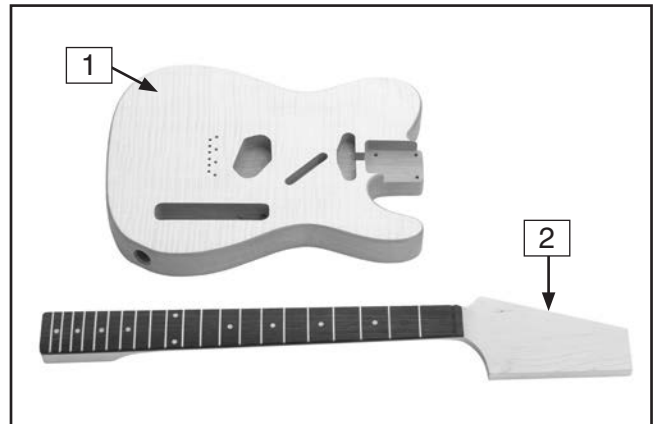

SECTION 3: PARTS INVENTORY

Inventory

REF	PART#	DESCRIPTION	QTY
1	PH8070001	Guitar Body	1
2	PH8070002	Neck	1
3	PH8070003	Pick Guard	1
4	PH8070004	Neckplate	1
5	PH8070005	Tuning Machine	6
6	PH8070006	Control Plate	1
7	PH8070007	Bridge	1
8	PH8070008	Pickup	1
9	PH8070009	Hex Nut Bushing	6
10	PH8070010	Output Jack Cover	1
11	PH8070011	Output Jack	1
12	PH8070012	String	6
13	PH8070013	Strap Button	2
14	PH8070014	Chrome Screw 5 x 45mm	4
15	PH8070015	Chrome Screw 3.5 x 25mm	8
16	PH8070016	Chrome Screw 3.1 x 12mm	12
17	PH8070017	Chrome Screw 2.1 x 14mm	6
18	PH8070018	Chrome Screw 2.5 x 16mm	2
19	PH8070019	Chrome Screw 2.5 x 14mm	2
20	PH8070020	Round String Retainer	2
21	PH8070021	String Nut	1
22	PH8070022	Ferrule	6
23	PAW04M	Hex Wrench 4mm	1
24	PAW01.5M	Hex Wrench 1.5mm	1
25	PW01M	Flat Washer 8mm	6

Figure 1. Boxed components.

Figure 2. Guitar parts.

Figure 3. More guitar parts.