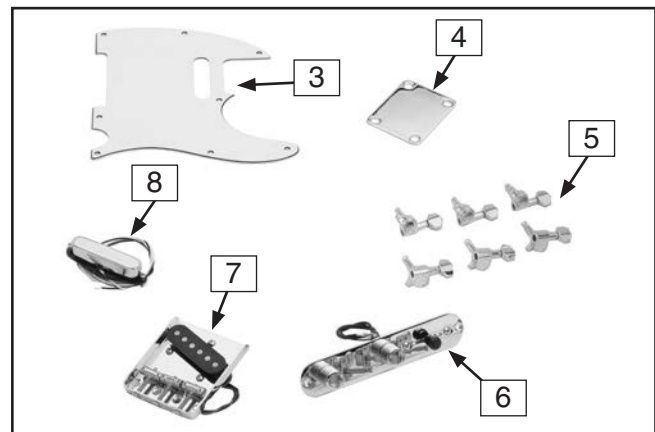

SECTION 3: PARTS INVENTORY

Inventory

REF	PART#	DESCRIPTION	QTY
1	PH8070001	Guitar Body	1
2	PH8070002	Neck	1
3	PH8070003	Pick Guard	1
4	PH8070004	Neckplate	1
5	PH8070005	Tuning Machine	6
6	PH8070006	Control Plate	1
7	PH8070007	Bridge	1
8	PH8070008	Pickup	1
9	PH8070009	Hex Nut Bushing	6
10	PH8070010	Output Jack Cover	1
11	PH8070011	Output Jack	1
12	PH8070012	String	6
13	PH8070013	Strap Button	2
14	PH8070014	Chrome Screw 5 x 45mm	4
15	PH8070015	Chrome Screw 3.5 x 25mm	8
16	PH8070016	Chrome Screw 3.1 x 12mm	12
17	PH8070017	Chrome Screw 2.1 x 14mm	6
18	PH8070018	Chrome Screw 2.5 x 16mm	2
19	PH8070019	Chrome Screw 2.5 x 14mm	2
20	PH8070020	Round String Retainer	2
21	PH8070021	String Nut	1
22	PH8070022	Ferrule	6
23	PAW04M	Hex Wrench 4mm	1
24	PAW01.5M	Hex Wrench 1.5mm	1
25	PW01M	Flat Washer 8mm	6

Figure 1. Boxed components.

Figure 2. Guitar parts.

Figure 3. More guitar parts.