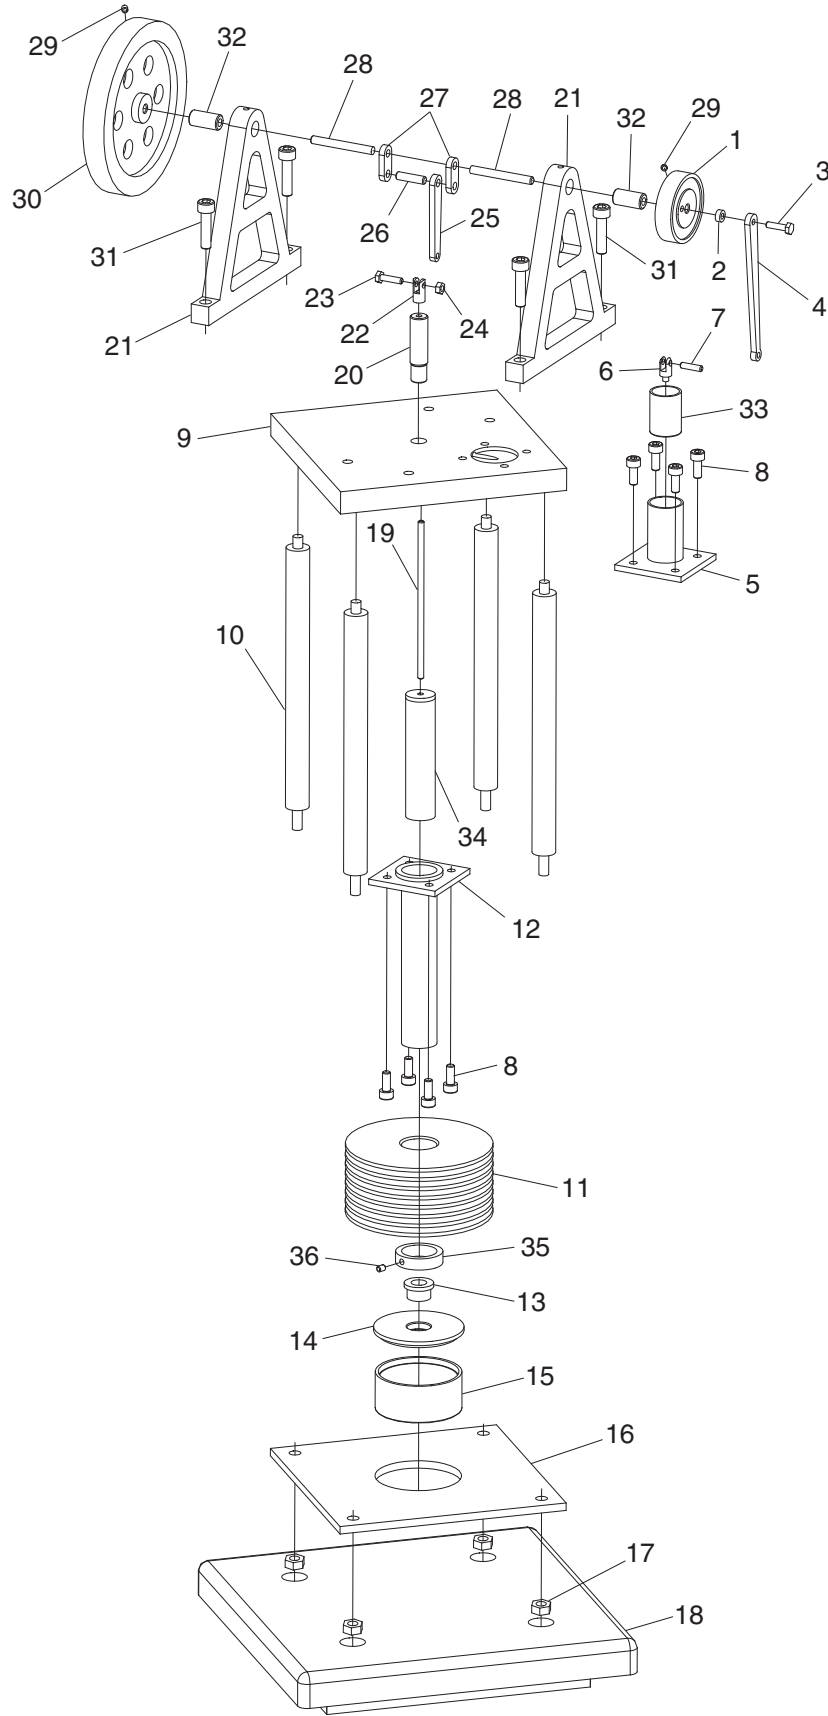

# Parts Breakdown

# Parts List & Inventory

Ref No.	Part No.	Description	Quantity
1	PH8104001	ECCENTRIC DRIVE WHEEL	1
2	PH8104002	BUSHING	1
3	PH8104003	BRASS HEX BOLT M3-.5 X 12	1
4	PH8104004	COOLING PISTON CONNECTOR ROD	1
5	PH8104005	COOLING CYLINDER	1
6	PH8104006	SLOTTED PIVOT CONNECTOR #1	1
7	PH8104007	PIN 3 X 12MM	1
8	PSB18M	CAP SCREW M4-.7 X 8	8
9	PH8104009	MOUNTING PLATE	1
10	PH8104010	THREADED SUPPORT SHAFT	4
11	PH8104011	RADIATOR	1
12	PH8104012	HEATING CYLINDER	1
13	PH8104013	WICK HOLDER	1
14	PH8104014	FUEL RESERVOIR LID	1
15	PH8104015	FUEL RESERVOIR	1
16	PH8104016	BASE PLATE	1
17	PN06M	HEX NUT M5-.8	4
18	PH8104018	WOOD BASE	1
19	PH8104019	HEATING PISTON DRIVE ROD 85MM	1
20	PH8104020	HEATING PISTON DRIVE ROD SHAFT	1
21	PH8104021	A-FRAME BRACKET	2
22	PH8104022	SLOTTED PIVOT CONNECTOR #2	1
23	PH8104023	BRASS HEX BOLT M3-.5 X 12	1
24	PH8104024	BRASS HEX NUT M3-.5	1
25	PH8104025	HEATING PISTON CONNECTOR ROD	1
26	PH8104026	AXLE 16MM	1
27	PH8104027	CONNECTING ARM	2
28	PH8104028	AXLE 36MM	2
29	PSS47M	SET SCREW M3-.5 X 10	2
30	PH8104030	FLYWHEEL	1
31	PSB24M	CAP SCREW M5-.8 X 16	4
32	PH8104032	AXLE SHAFT	2
33	PH8104033	COOLING PISTON	1
34	PH8104034	HEATING PISTON	1
35	PH8104035	LOCK COLLAR	1
36	PSS97M	SET SCREW M3-.5 X 4	1