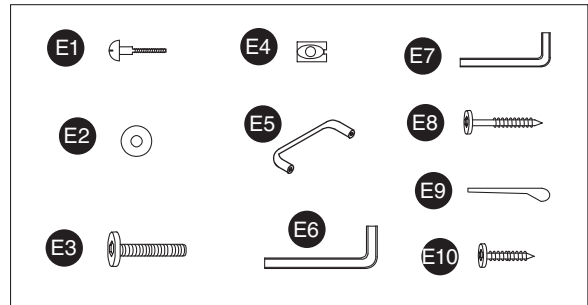

Parts Breakdown and Inventory

Fastener Kit

REF	PART	DESCRIPTION	QTY
A	PH8110018	BENCH TOP	1
B	PH8110019	LEFT SIDE LEG	1
C	PH8110020	RIGHT SIDE LEG	1
D	PH8110021	TOP CROSS BRACE	2
E	PH8110022	BOTTOM CROSS BRACE	2
F	PH8110023	CROSS PANEL	1
G	PH8110024	FRONT VISE	1
H	PH8110025	DRAWER SUPPORT	2
J	PH8110026	TAIL VISE	1
SS	PH8110010	BRACKET RECEIVER	36
SC	PH8110011	BRACKET	36
SL	PH8110012	DRAWER SIDE LEFT	9
SR	PH8110013	DRAWER SIDE RIGHT	9
SB	PH8110014	DRAWER SIDE BACK	9
BP	PH8110015	DRAWER BOTTOM	9
SF	PH8110016	DRAWER SIDE FRONT	9
SD	PH8110017	DRAWER SLIDE	18

Fastener Kit Part Numbers			QTY
E1	PH8110001	HANDLE SCREW	18
E2	PW01M	FLAT WASHER 8MM	12
E3	PH8110003	BARREL BOLT 3.5"	8
E4	PH8110004	BARREL NUT	8
E5	PH8110005	HANDLE	9
E6	PAW05M	HEX WRENCH 5MM	1
E7	PAW04M	HEX WRENCH 4MM	1
E8	PH8110008	WOOD SCREW 2"	4
E9	PH8110009	COTTER PIN	2
E10	PH8110030	WOOD SCREW #5 x 1 7/16"	4