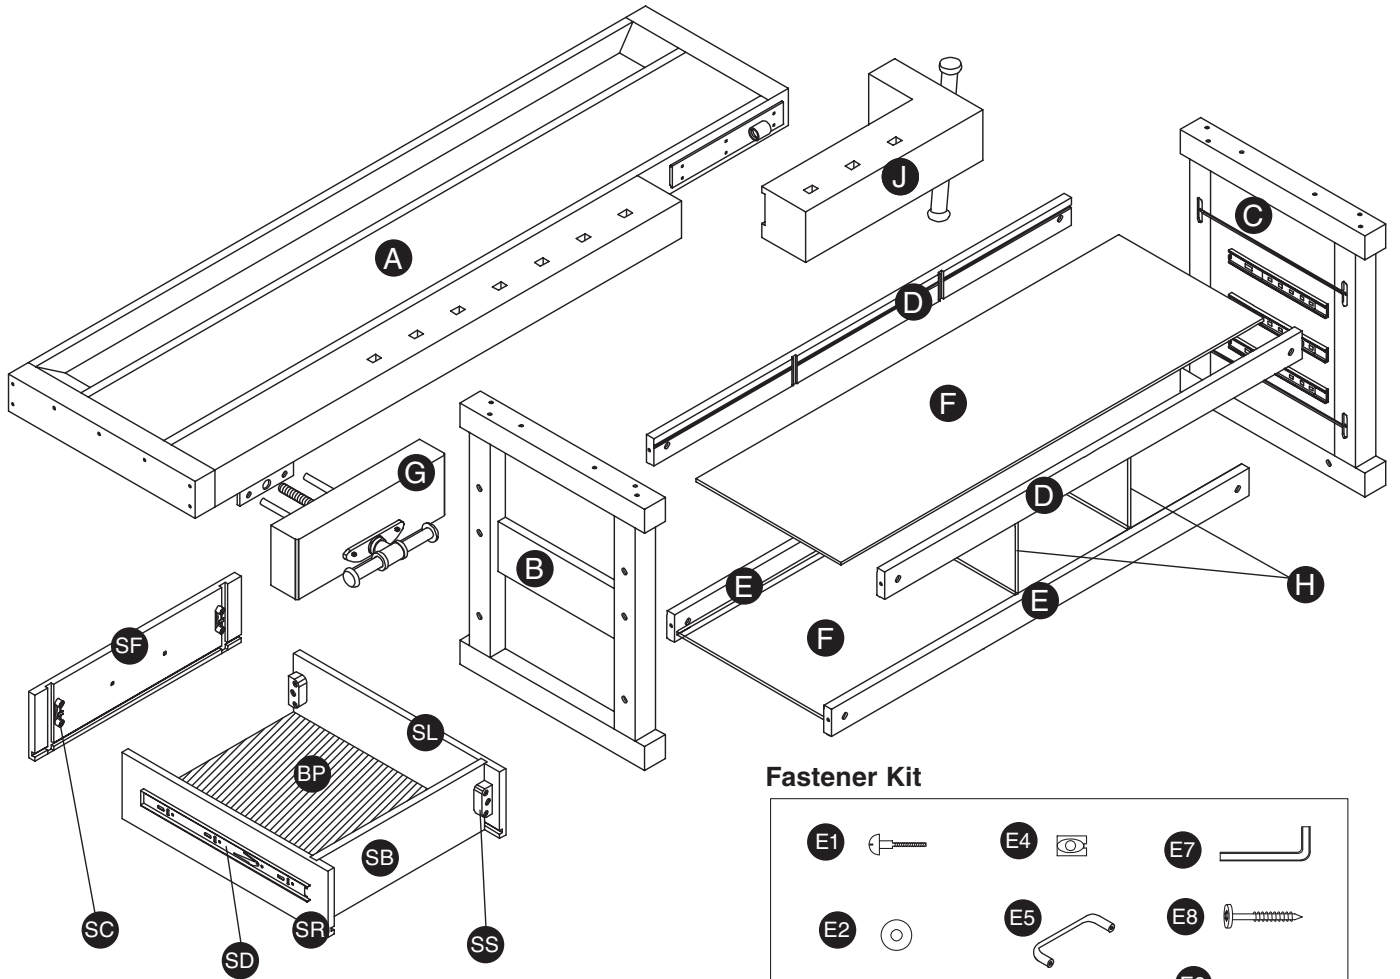

Parts Breakdown and Inventory

Fastener Kit

REF	PART	DESCRIPTION	QTY
A	PH8110018	BENCH TOP	1
B	PH8110019	LEFT SIDE LEG	1
C	PH8110020	RIGHT SIDE LEG	1
D	PH8110021	TOP CROSS BRACE	2
E	PH8110022	BOTTOM CROSS BRACE	2
F	PH8110023	CROSS PANEL	1
G	PH8110024	FRONT VISE	1
H	PH8110025	DRAWER SUPPORT	2
J	PH8110026	TAIL VISE	1
SS	PH8110010	BRACKET RECEIVER	36
SC	PH8110011	BRACKET	36
SL	PH8110012	DRAWER SIDE LEFT	9
SR	PH8110013	DRAWER SIDE RIGHT	9
SB	PH8110014	DRAWER SIDE BACK	9
BP	PH8110015	DRAWER BOTTOM	9
SF	PH8110016	DRAWER SIDE FRONT	9
SD	PH8110017	DRAWER SLIDE	18

Fastener Kit Part Numbers			QTY
E1	PH8110001	HANDLE SCREW	18
E2	PW01M	FLAT WASHER 8MM	12
E3	PH8110003	BARREL BOLT 3.5"	8
E4	PH8110004	BARREL NUT	8
E5	PH8110005	HANDLE	9
E6	PAW05M	HEX WRENCH 5MM	1
E7	PAW04M	HEX WRENCH 4MM	1
E8	PH8110008	WOOD SCREW 2"	4
E9	PH8110009	COTTER PIN	2
E10	PH8110030	WOOD SCREW #5 x 1 7/16"	4