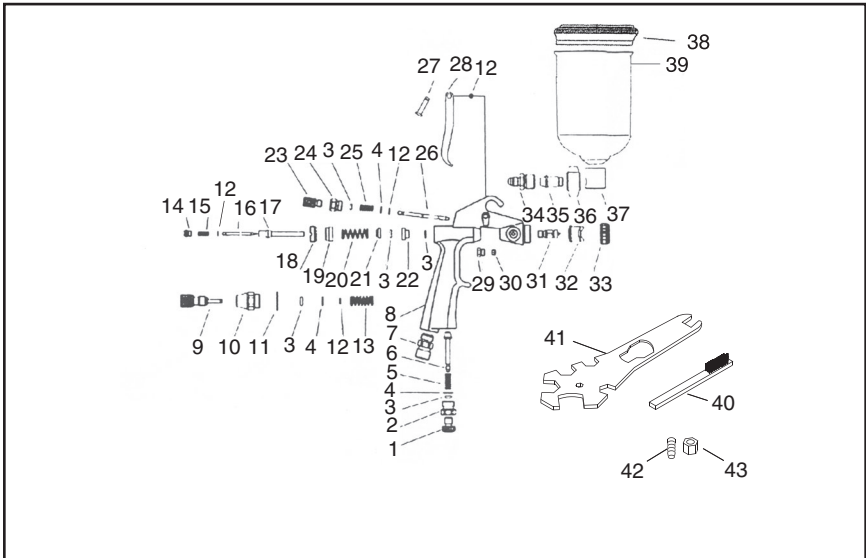

Parts Breakdown H8115

REF PART # DESCRIPTION

1	PH8115001	AIR FLOW CONTROL
2	PH8115002	AIR FLOW CONTROL KNOB
3	PH8115003	O-RING
4	PH8115004	FLAT WASHER
5	PH8115005	AIR VALVE SPRING
6	PH8115006	AIR INLET VALVE POLE
7	PH8115007	AIR INLET PLUG
8	PH8115008	GUN BODY
9	PH8115009	FLUID CONTROL KNOB
10	PH8115010	NEEDLE ADJ. KNOB
11	PH8115011	PLASTIC WASHER
12	PEC14M	E-CLIP 2MM
13	PH8115013	SWITCH SPRING
14	PH8115014	SPRING HOUSING BOLT
15	PH8115015	NEEDLE SPRING
16	PH8115016	FLUID CONTROL NEEDLE
17	PH8115017	SPRING HOUSING
18	PH8115018	COMPRESSION BOLT
19	PH8115019	NEEDLE SEAL WASHER
20	PH8115020	COMPRESSION SPRING
21	PH8115021	SPRING WASHER
22	PH8115022	NEEDLE WASHER

REF PART # DESCRIPTION

23	PH8115023	PATTERN CONTROL BOLT
24	PH8115024	PATTERN CONTROL KNOB
25	PH8115025	PATTERN CONTROL SPRING
26	PH8115026	PATTTERN CONTROL NEEDLE
27	PH8115027	TRIGGER PIN
28	PH8115028	TRIGGER
29	PH8115029	SEAL BOLT
30	PH8115030	WASHER
31	PH8115031	FLUID NOZZLE
32	PH8115032	ATOMIZING CAP
33	PH8115033	ROUND NUT
34	PH8115034	PAINT INLET PLUG
35	PH8115035	PAINT INLET CONNECTOR
36	PH8115036	BUTTERFLY NUT
37	PH8115037	CUP KNOB
38	PH8115038	LID
39	PH8115039	CUP
40	PH8115040	CLEANING BRUSH
41	PH8115041	SERVICE WRENCH
42	PH8115042	BARBED HOSE FITTING
43	PH8115043	LOCK NUT