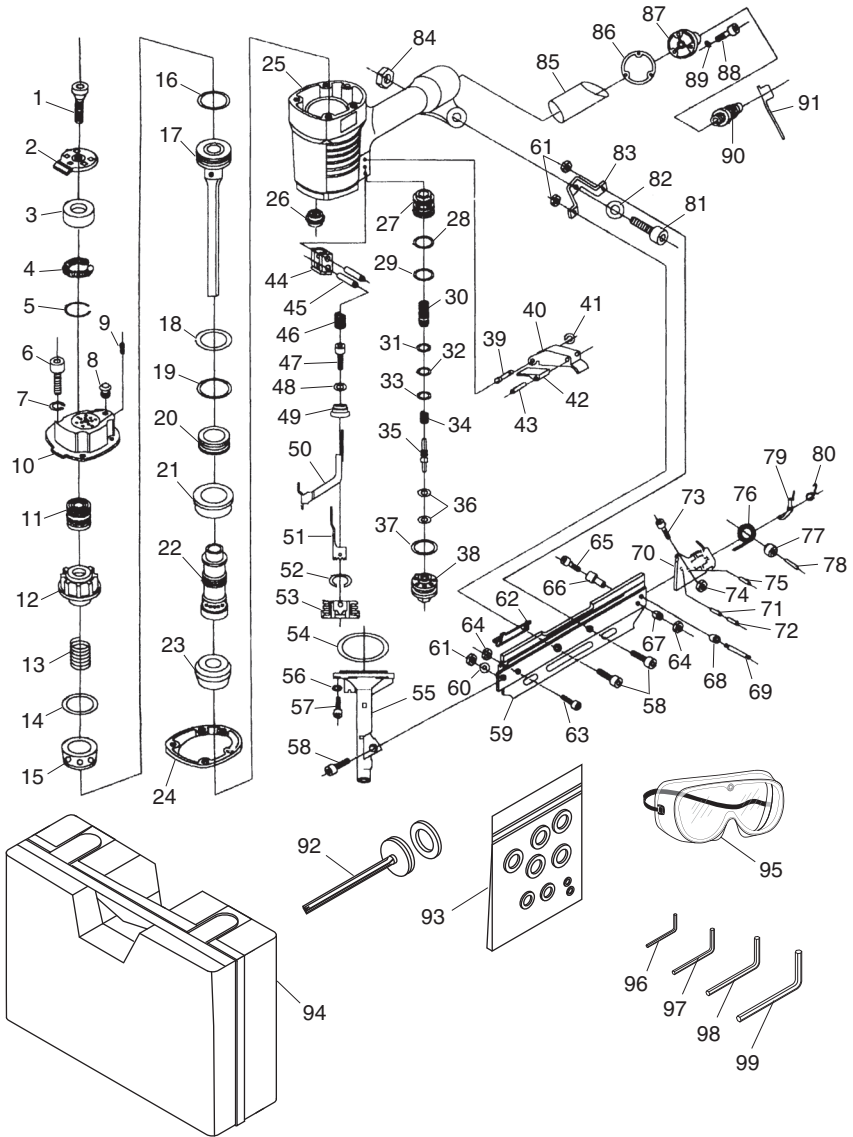

H8234 PARTS BREAKDOWN

H8234 PARTS LIST

REF PART #	DESCRIPTION
1	PSB31M CAP SCREW M8-1.25 X 25
2	PH8234002 EXHAUST PORT
3	PH8234003 SPACER
4	PH8234004 CIRCULAR SPRING
5	PH8234005 RETAINING RING
6	PSB06M CAP SCREW M6-1 X 25
7	PLW03M LOCK WASHER 6MM
8	PH8234008 CYLINDER PLUG
9	PSS07M SET SCREW M5-.8 X 5
10	PH8234010 CYLINDER COVER
11	PH8234011 PISTON STOP
12	PH8234012 SPRING SEAT
13	PH8234013 COMPRESSION SPRING
14	PH8234014 SPECIAL WASHER
15	PH8234015 PISTON COLLAR
16	POR0079 O-RING 42.3 X 5
17	PH8234017 PISTON
18	PORG055 O-RING 54.4 X 3.1 G55
19	POR0080 O-RING 88 X 3
20	PH8234020 THREADED RETAINING RING
21	PH8234021 SEALING RING
22	PH8234022 CYLINDER
23	PH8234023 BUMPER
24	PH8234024 GASKET
25	PH8234025 NAILER BODY
26	PH8234026 SPACER
27	PH8234027 PISTON VALVE SEAT
28	PORP015 O-RING 14.8 X 2.4 P15
29	PORS018 O-RING 17.5 X 1.5 S18
30	PH8234030 PISTON VALVE
31	PORP006 O-RING 5.8 X 1.9 P6
32	PORP007 O-RING 6.8 X 1.9 P7
33	PORP009 O-RING 8.8 X 1.9 P9
34	PH8234034 COMPRESSION SPRING
35	PH8234035 TRIGGER SHAFT
36	PORS003 O-RING 2.5 X 1.5 S3
37	PORP020 O-RING 19.8 X 2.4 P20
38	PH8234038 TRIGGER SEAT
39	PH8234039 TRIGGER PIN
40	PH8234040 TRIGGER
41	PH8234041 RUBBER RETAINING RING
42	PH8234042 SAFETY CATCH
43	PRP02M ROLL PIN 3 X 16
44	PH8234044 SLIDING BRACKET
45	PRP16M ROLL PIN 3 X 25
46	PH8234046 COMPRESSION SPRING
47	PSB03M CAP SCREW M5-.8 X 8
48	PW02M FLAT WASHER 5MM
49	PH8234049 ADJUSTING NUT
50	PH8234050 SAFETY YOKE